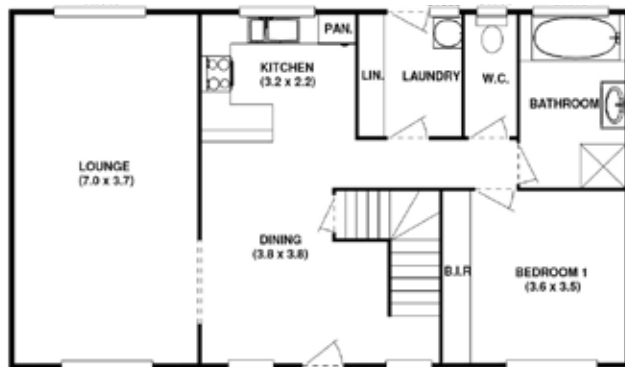

## Area

Floor Area Total	151.2m <sup>2</sup>	16.2sq
Lower Level Area	85.4m <sup>2</sup>	9.19sq
Upper Level Area	65.8m <sup>2</sup>	7.08sq
Verandah Area	42.4m <sup>2</sup>	4.5sq
<b>Total Area</b>	<b>193.6m<sup>2</sup></b>	<b>20.7sq</b>

**Length** 9.0m

**Width** 14.2m

Ground Floor

First Floor

timberset.com.au

Length 10.0m

Width 20.8m

Ground Floor

First Floor

**Length** 10.0m

**Width** 19.4m

Ground Floor

First Floor