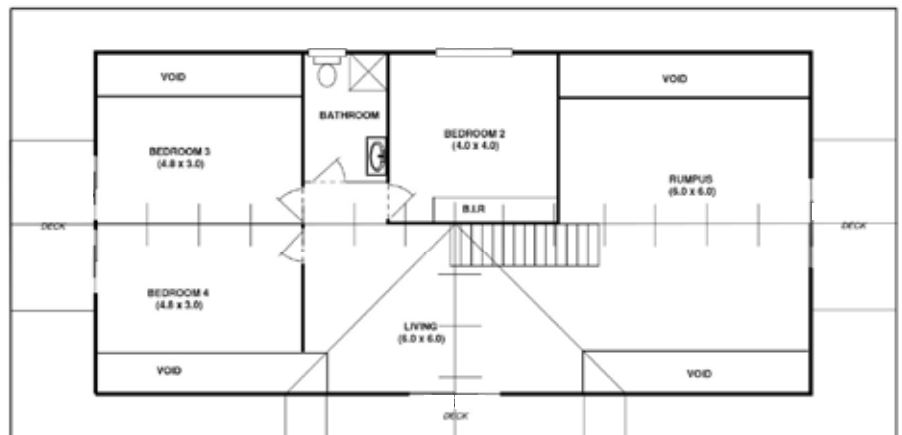

<b>Length</b>	<b>8.0m</b>
<b>Width</b>	<b>18.0m</b>

Ground Floor

First Floor

## Area

Floor Area Total	230.0m <sup>2</sup>	24.7sq
Lower Level Area	120.2m <sup>2</sup>	12.94sq
Upper Level Area	109.8m <sup>2</sup>	11.82sq
Verandah Area	54.8m <sup>2</sup>	5.8sq
<b>Total Area</b>	<b>284.8m<sup>2</sup></b>	<b>30.5sq</b>

Length 10.0m

Width 20.8m

Ground Floor

First Floor

**Length** 10.0m

**Width** 19.4m

Ground Floor

First Floor