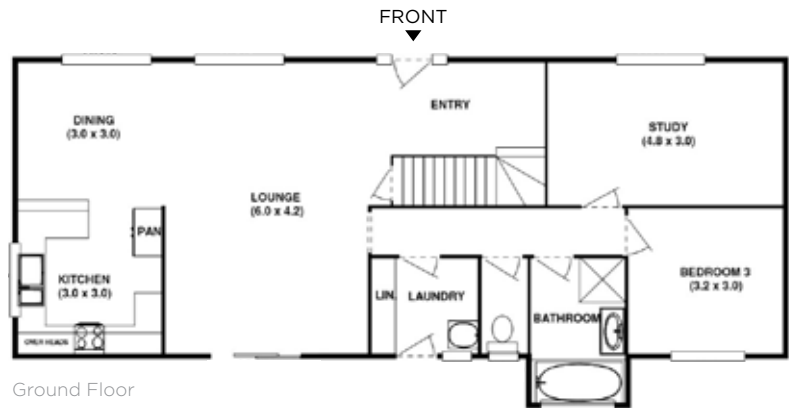

**Length** 9.0m

**Width** 14.2m

Ground Floor

First Floor

timberset.com.au

## Area

Floor Area Total	174.2m <sup>2</sup>	18.7sq
Lower Level Area	95.7m <sup>2</sup>	10.3sq
Upper Level Area	78.5m <sup>2</sup>	8.4sq
Verandah Area	55.5m <sup>2</sup>	5.9sq
<b>Total Area</b>	<b>229.7m<sup>2</sup></b>	<b>24.6sq</b>

<b>Length</b>	<b>8.0m</b>
<b>Width</b>	<b>18.0m</b>

Ground Floor

First Floor

Length 10.0m

Width 20.8m

Ground Floor

First Floor