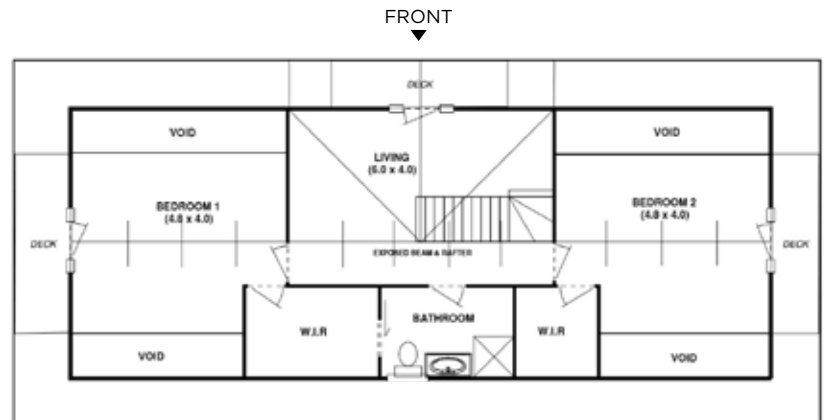

**Length** 9.0m

**Width** 14.2m

Ground Floor

First Floor

timberset.com.au

## Area

Floor Area Total	174.2m <sup>2</sup>	18.7sq
Lower Level Area	95.7m <sup>2</sup>	10.3sq
Upper Level Area	78.5m <sup>2</sup>	8.4sq
Verandah Area	55.5m <sup>2</sup>	5.9sq
<b>Total Area</b>	<b>229.7m<sup>2</sup></b>	<b>24.6sq</b>

<b>Length</b>	<b>8.0m</b>
<b>Width</b>	<b>18.0m</b>

Ground Floor

First Floor

**Length** 10.0m

**Width** 19.4m

Ground Floor

First Floor