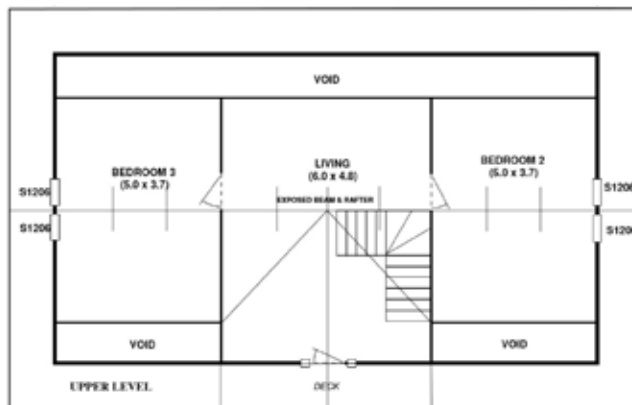

## Area

Floor Area Total	151.2m <sup>2</sup>	16.2sq
Lower Level Area	85.4m <sup>2</sup>	9.19sq
Upper Level Area	65.8m <sup>2</sup>	7.08sq
Verandah Area	42.4m <sup>2</sup>	4.5sq
<b>Total Area</b>	<b>193.6m<sup>2</sup></b>	<b>20.7sq</b>

**Length** 9.0m

**Width** 14.2m

Ground Floor

First Floor

timberset.com.au

Length 10.0m

Width 20.8m

Ground Floor

First Floor

**Length** 10.0m

**Width** 19.4m

Ground Floor

First Floor