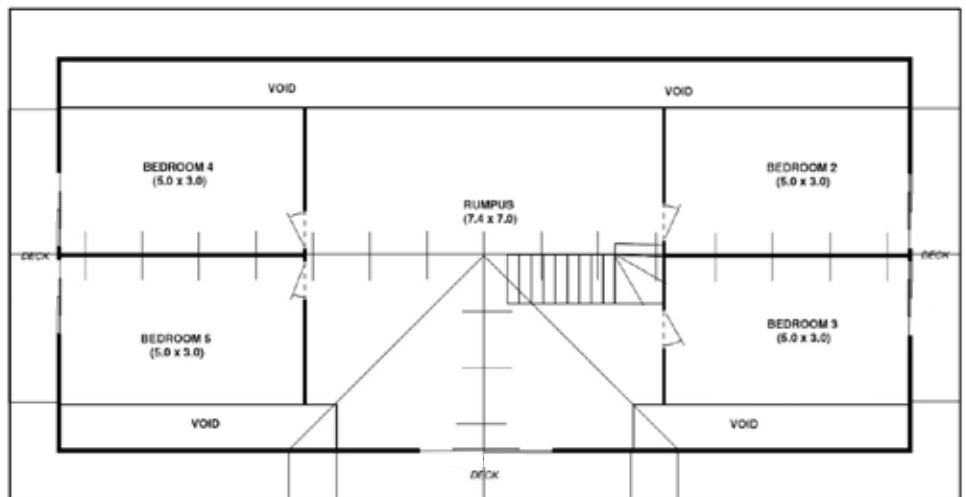

**Length** 9.0m

**Width** 14.2m

Ground Floor

First Floor

timberset.com.au

Length 10.0m

Width 20.8m

Ground Floor

First Floor

## Area

Floor Area Total	229.4m <sup>2</sup>	24.5sq
Lower Level Area	114.4m <sup>2</sup>	12.3sq
Upper Level Area	115.0m <sup>2</sup>	12.4sq
Verandah Area	73.6m <sup>2</sup>	7.9sq
<b>Total Area</b>	<b>303.0m<sup>2</sup></b>	<b>32.4sq</b>

**Length** 10.0m

**Width** 19.4m

Ground Floor

First Floor