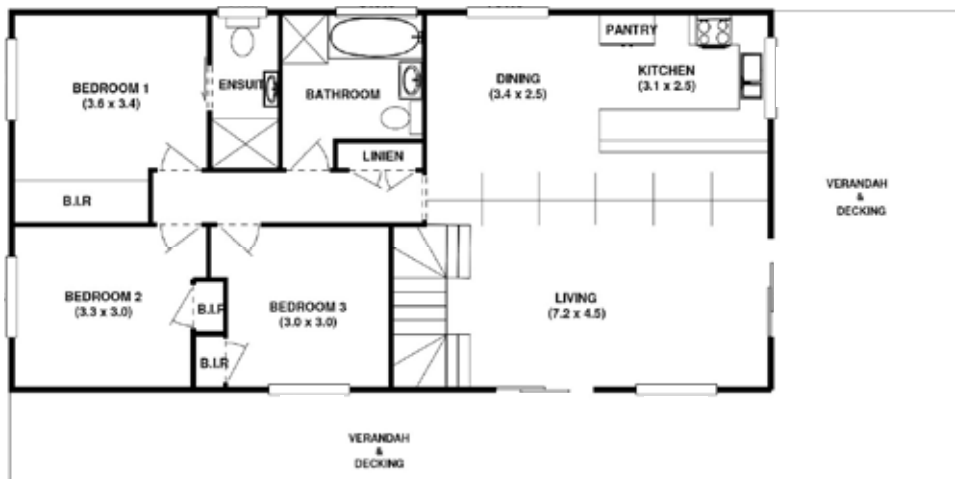

## Area

Floor Area Total	142.2m <sup>2</sup>	15.3sq
Lower Level Area	71.1m <sup>2</sup>	7.7sq
Upper Level Area	71.1m <sup>2</sup>	7.7sq
Decking Area	32.5m <sup>2</sup>	3.5sq
<b>Total Area</b>	<b>174.7m<sup>2</sup></b>	<b>18.8sq</b>

Length 7.4m

Width 14.0m

## Area

Floor Area Total	149.1m <sup>2</sup>	16.0sq
Lower Level Area	98.7m <sup>2</sup>	10.6sq
Upper Level Area	50.4m <sup>2</sup>	5.4sq
Decking Area	56.1m <sup>2</sup>	6.0sq
<b>Total Area</b>	<b>205.2m<sup>2</sup></b>	<b>22.0sq</b>

**Length** 8.8m

**Width** 17.7m

Ground Floor

First Floor

timberset.com.au