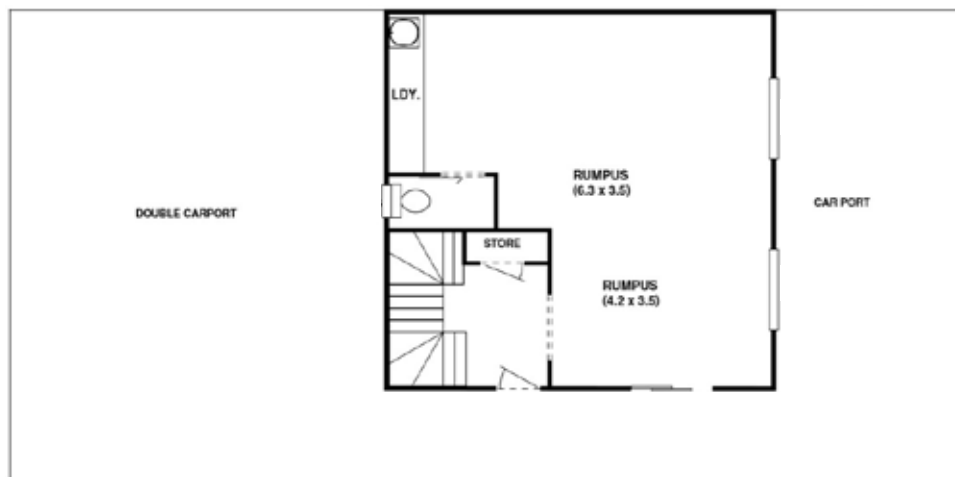

Length 7.4m

Width 14.0m

# Beach 22

Timberset Classic Range

3

2

2

3

## Area

Floor Area Total	149.1m <sup>2</sup>	16.0sq
Lower Level Area	98.7m <sup>2</sup>	10.6sq
Upper Level Area	50.4m <sup>2</sup>	5.4sq
Decking Area	56.1m <sup>2</sup>	6.0sq
<b>Total Area</b>	<b>205.2m<sup>2</sup></b>	<b>22.0sq</b>

**Length** 8.8m

**Width** 17.7m

Ground Floor

First Floor

timberset.com.au