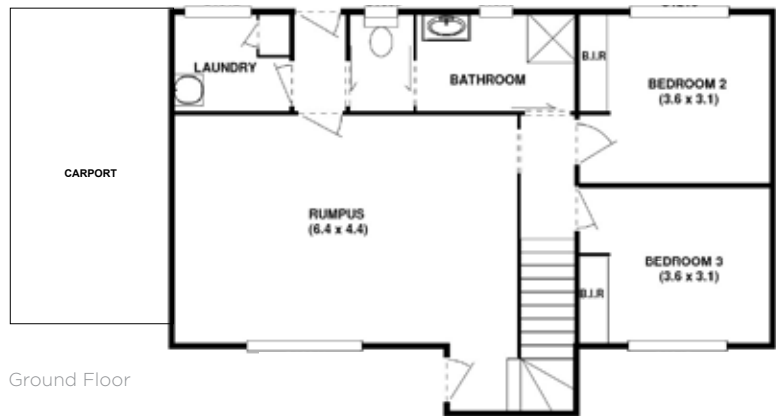

# Beach 19

Timberset Classic Range

## Area

Floor Area Total	142.2m <sup>2</sup>	15.3sq
Lower Level Area	71.1m <sup>2</sup>	7.7sq
Upper Level Area	71.1m <sup>2</sup>	7.7sq
Decking Area	32.5m <sup>2</sup>	3.5sq
<b>Total Area</b>	<b>174.7m<sup>2</sup></b>	<b>18.8sq</b>

Length 7.4m

Width 14.0m

**Length** 8.8m

**Width** 17.7m

Ground Floor

First Floor

timberset.com.au