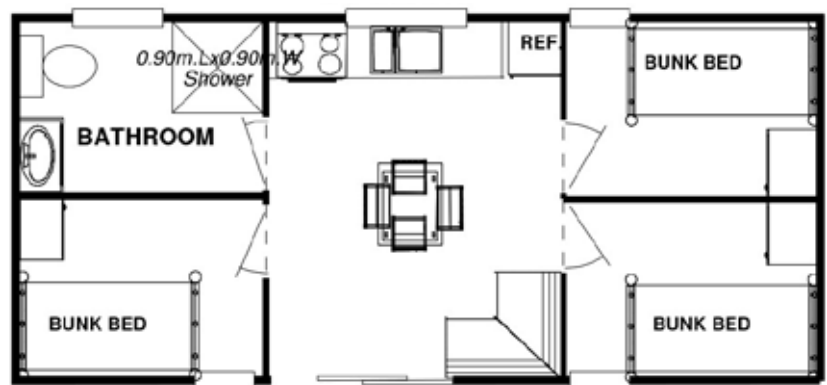

# Cabin 2

Timberset Classic Range

Area		
Floor Area Total	45.0m <sup>2</sup>	5.0sq
Verandah Area	9.0m <sup>2</sup>	1.0sq
<b>Total Area</b>	<b>54.0m<sup>2</sup></b>	<b>6.0sq</b>
<hr/>		
Length	6.0m	
Width	9.0m	

Ground Floor

# Cabin 3

Timberset Classic Range

			
3	1	1	0

Area	
Floor Area Total	28.8m <sup>2</sup> 3.2sq
Total Area	28.8m <sup>2</sup> 3.2sq
Length	3.6m
Width	8.0m

Ground Floor

# Cabin 4

Timberset Classic Range

 2    
  1    
  1    
  0

Area	
Floor Area Total	28.8m <sup>2</sup> 3.2sq
Total Area	28.8m <sup>2</sup> 3.2sq
Length	3.6m
Width	8.0m

Ground Floor