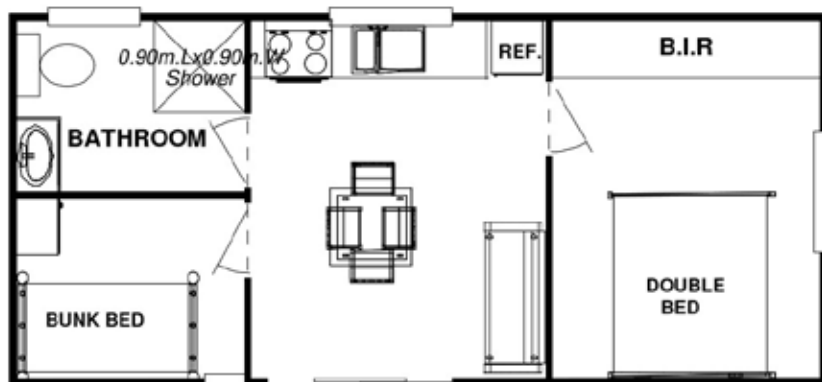

# Cabin 1

Timberset Classic Range

Area		
Floor Area Total	45.0m <sup>2</sup>	5.0sq
Verandah Area	9.0m <sup>2</sup>	1.0sq
<b>Total Area</b>	<b>54.0m<sup>2</sup></b>	<b>6.0sq</b>
<hr/>		
Length	6.0m	
Width	9.0m	

# Cabin 2

Timberset Classic Range

Area		
Floor Area Total	45.0m <sup>2</sup>	5.0sq
Verandah Area	9.0m <sup>2</sup>	1.0sq
<b>Total Area</b>	<b>54.0m<sup>2</sup></b>	<b>6.0sq</b>
<hr/>		
Length	6.0m	
Width	9.0m	

# Cabin 3

Timberset Classic Range

			
3	1	1	0

Area	
Floor Area Total	28.8m <sup>2</sup> 3.2sq
Total Area	28.8m <sup>2</sup> 3.2sq
Length	3.6m
Width	8.0m

Ground Floor

# Cabin 4

Timberset Classic Range

 2    
  1    
  1    
  0

Area	
Floor Area Total	28.8m <sup>2</sup> 3.2sq
Total Area	28.8m <sup>2</sup> 3.2sq
Length	3.6m
Width	8.0m

Ground Floor