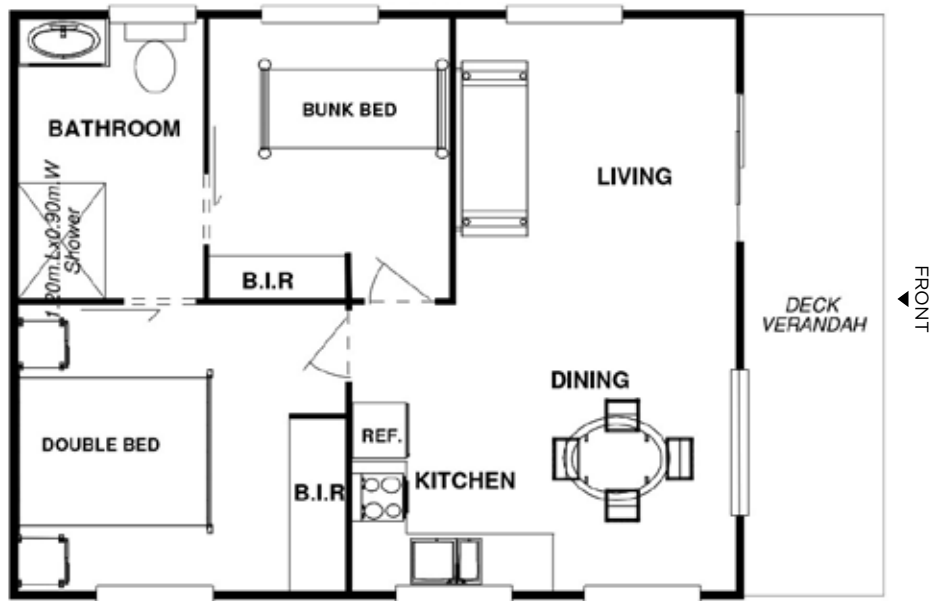

# Cabin 1

Timberset Classic Range

Area		
Floor Area Total	45.0m <sup>2</sup>	5.0sq
Verandah Area	9.0m <sup>2</sup>	1.0sq
<b>Total Area</b>	<b>54.0m<sup>2</sup></b>	<b>6.0sq</b>
<hr/>		
Length	6.0m	
Width	9.0m	

Ground Floor

# Cabin 2

Timberset Classic Range

Area		
Floor Area Total	45.0m <sup>2</sup>	5.0sq
Verandah Area	9.0m <sup>2</sup>	1.0sq
<b>Total Area</b>	<b>54.0m<sup>2</sup></b>	<b>6.0sq</b>
<hr/>		
Length	6.0m	
Width	9.0m	