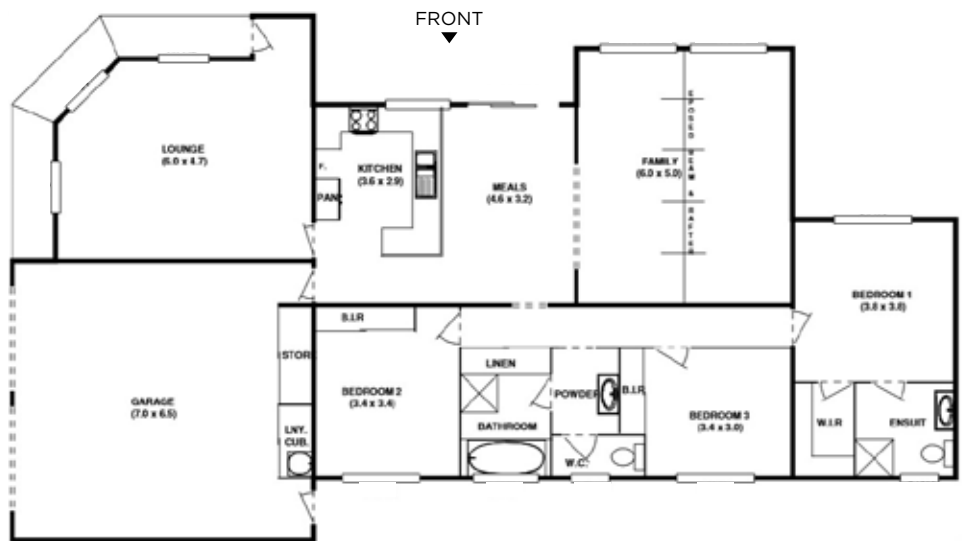

Heritage 17

Timberset Classic Range

 3
  2
  2
  0

Area

Floor Area Total	136.0m ²	14.6sq
Verandah Area	22.5m ²	2.4sq
Total Area	158.5m²	17.0sq

Length	10.0m
Width	15.7m

Ground Floor

Heritage 19

Timberset Classic Range

 3
  2
  2
  1

Area

Floor Area Total	140.0m ²	15.0sq
Verandah Area	15.2m ²	1.6sq
Carport Area	24.0m ²	2.5sq
Total Area	179.2m²	19.1sq

Length	14.50m
Width	14.19m

Ground Floor

Heritage 22

Timberset Classic Range

Area	
Floor Area Total	154.5m ² 16.6sq
Verandah Area	9.2m ² 1.0sq
Carport Area	45.5m ² 4.8sq
Total Area	209.2m² 22.4sq
Length	12.19m
Width	21.94m

Ground Floor

Heritage 23

Timberset Classic Range

 3
  2
  2
  0

Area

Floor Area Total	159.0m ²	17.1sq
Verandah Area	53.2m ²	5.7sq
Total Area	212.2m²	22.8sq

Length	13.1m
Width	17.6m

Ground Floor