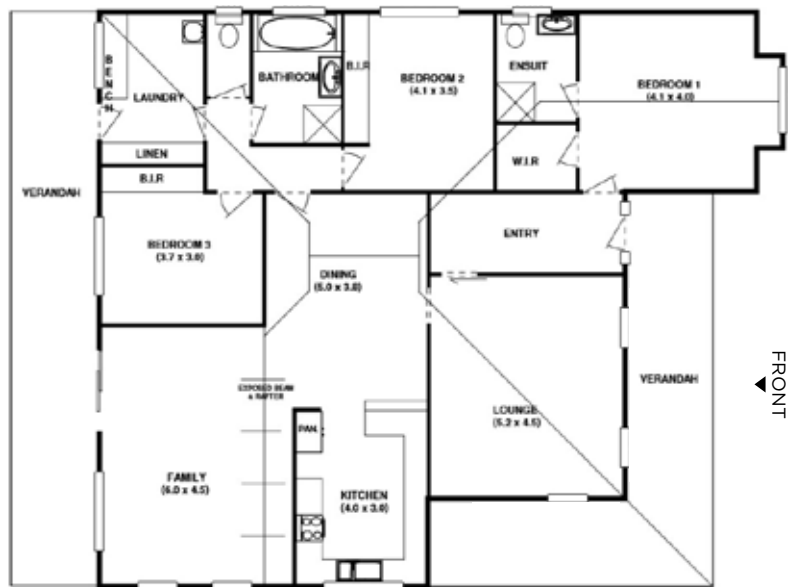

Heritage 17

Timberset Classic Range

 3
  2
  2
  0

Area

Floor Area Total	136.0m ²	14.6sq
Verandah Area	22.5m ²	2.4sq
Total Area	158.5m²	17.0sq

Length	10.0m
Width	15.7m

Ground Floor

Heritage 19

Timberset Classic Range

 3
  2
  2
  1

Area

Floor Area Total	140.0m ²	15.0sq
Verandah Area	15.2m ²	1.6sq
Carport Area	24.0m ²	2.5sq
Total Area	179.2m²	19.1sq

Length	14.50m
Width	14.19m

Ground Floor

Heritage 22

Timberset Classic Range

Area	
Floor Area Total	154.5m ² 16.6sq
Verandah Area	9.2m ² 1.0sq
Carport Area	45.5m ² 4.8sq
Total Area	209.2m² 22.4sq
Length	12.19m
Width	21.94m

Ground Floor

Heritage 23

Timberset Classic Range

 3
  2
  2
  0

Area

Floor Area Total	159.0m ²	17.1sq
Verandah Area	53.2m ²	5.7sq
Total Area	212.2m²	22.8sq

Length	13.1m
Width	17.6m

Ground Floor