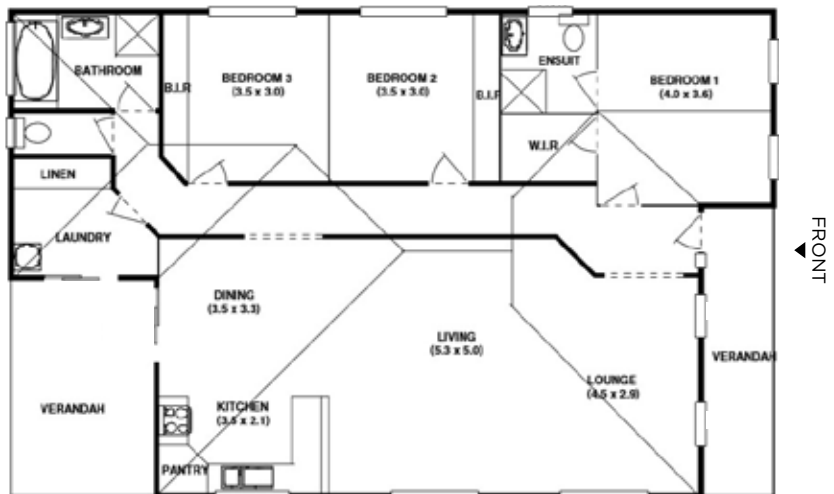

Heritage 17

Timberset Classic Range

 3
  2
  2
  0

Area

Floor Area Total	136.0m ²	14.6sq
Verandah Area	22.5m ²	2.4sq
Total Area	158.5m²	17.0sq

Length	10.0m
Width	15.7m

Ground Floor

Heritage 19

Timberset Classic Range

 3
  2
  2
  1

Area

Floor Area Total	140.0m ²	15.0sq
Verandah Area	15.2m ²	1.6sq
Carport Area	24.0m ²	2.5sq
Total Area	179.2m²	19.1sq

Length	14.50m
Width	14.19m

Ground Floor

Heritage 22

Timberset Classic Range

Area	
Floor Area Total	154.5m ² 16.6sq
Verandah Area	9.2m ² 1.0sq
Carport Area	45.5m ² 4.8sq
Total Area	209.2m² 22.4sq
Length	12.19m
Width	21.94m

Ground Floor

Heritage 23

Timberset Classic Range

 3
  2
  2
  0

Area

Floor Area Total	159.0m ²	17.1sq
Verandah Area	53.2m ²	5.7sq
Total Area	212.2m²	22.8sq

Length	13.1m
Width	17.6m

Ground Floor