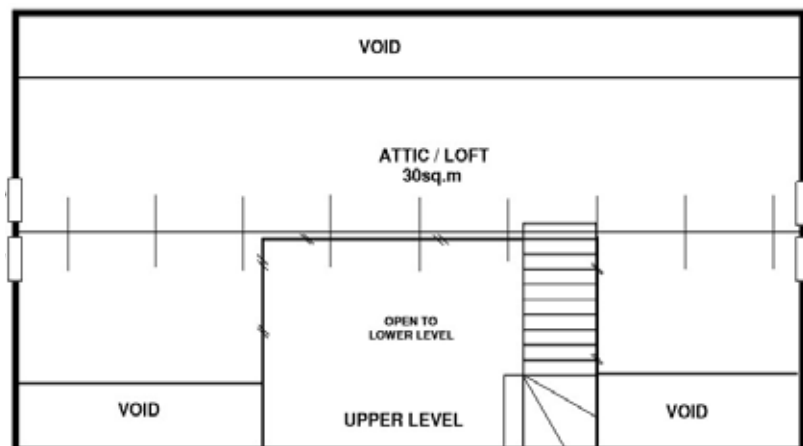

## Area

Floor Area Total	94.8m <sup>2</sup>	10.2sq
Lower Level Area	64.8m <sup>2</sup>	7.0sq
Upper Level Area	30.0m <sup>2</sup>	3.2sq
Verandah Area	37.6m <sup>2</sup>	4.0sq
<b>Total Area</b>	<b>132.4m<sup>2</sup></b>	<b>14.2sq</b>

Length 8.0m

Width 12.8m

Ground Floor

First Floor