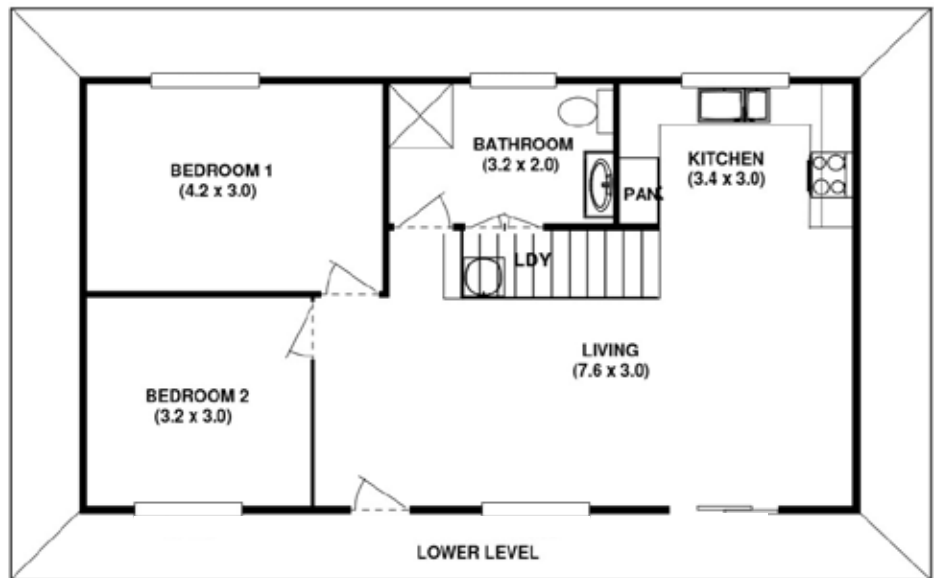

# Loft 13

Timberset Classic Range

Area		
Floor Area Total	86.4m <sup>2</sup>	9.3sq
Lower Level Area	64.8m <sup>2</sup>	7.0sq
Upper Level Area	21.6m <sup>2</sup>	2.3sq
Verandah Area	37.6m <sup>2</sup>	4.0sq
<b>Total Area</b>	<b>124.0m<sup>2</sup></b>	<b>13.3sq</b>

<b>Length</b>	<b>8.0m</b>
<b>Width</b>	<b>12.8m</b>

Ground Floor

First Floor

## Area

Floor Area Total	94.8m <sup>2</sup>	10.2sq
Lower Level Area	64.8m <sup>2</sup>	7.0sq
Upper Level Area	30.0m <sup>2</sup>	3.2sq
Verandah Area	37.6m <sup>2</sup>	4.0sq
<b>Total Area</b>	<b>132.4m<sup>2</sup></b>	<b>14.2sq</b>

Length 8.0m

Width 12.8m

Ground Floor

First Floor