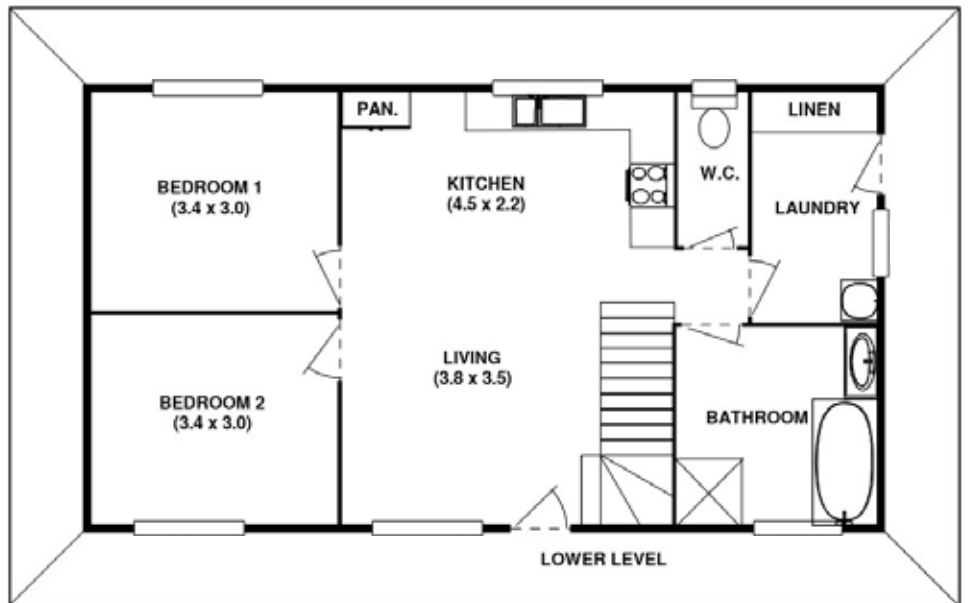

<b>Length</b>	<b>8.0m</b>
<b>Width</b>	<b>12.8m</b>

Ground Floor

First Floor

# Loft 14

Timberset Classic Range

## Area

Floor Area Total	94.8m <sup>2</sup>	10.2sq
Lower Level Area	64.8m <sup>2</sup>	7.0sq
Upper Level Area	30.0m <sup>2</sup>	3.2sq
Verandah Area	37.6m <sup>2</sup>	4.0sq
<b>Total Area</b>	<b>132.4m<sup>2</sup></b>	<b>14.2sq</b>

Length 8.0m

Width 12.8m

Ground Floor

First Floor