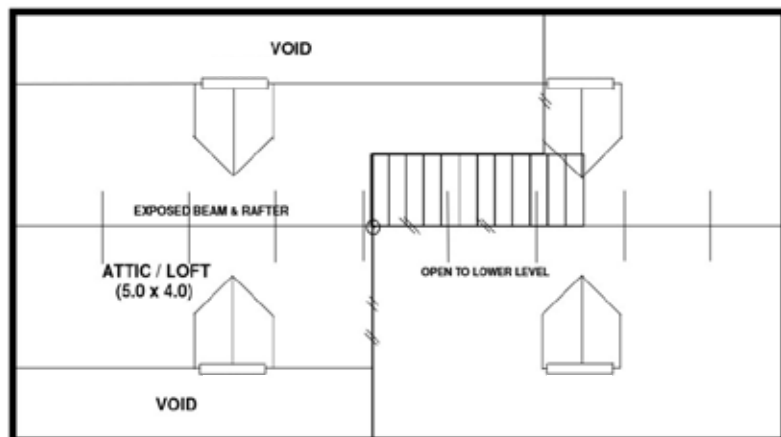

# Loft 13

Timberset Classic Range

Area		
Floor Area Total	86.4m <sup>2</sup>	9.3sq
Lower Level Area	64.8m <sup>2</sup>	7.0sq
Upper Level Area	21.6m <sup>2</sup>	2.3sq
Verandah Area	37.6m <sup>2</sup>	4.0sq
<b>Total Area</b>	<b>124.0m<sup>2</sup></b>	<b>13.3sq</b>

<b>Length</b>	<b>8.0m</b>
<b>Width</b>	<b>12.8m</b>

Ground Floor

First Floor

Length 8.0m

Width 12.8m

Ground Floor

First Floor