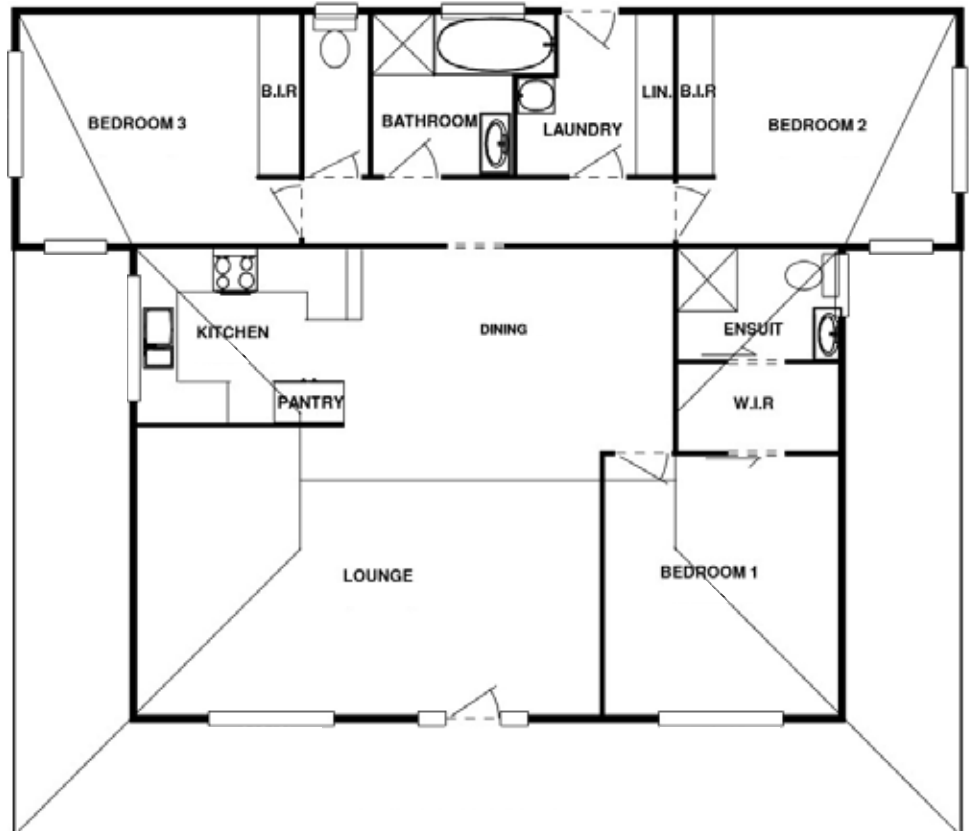

Queenslander 17A

Timberset Classic Range

3

1

2

0

Area

Floor Area Total	115.6m ²	12.4sq
Verandah Area	46.2m ²	4.9sq
Total Area	161.8m²	17.4sq

Length 11.9m

Width 13.6m

Ground Floor

Queenslander 17B

Timberset Classic Range

 3
  1
  1
  0

Area		
Floor Area Total	115.6m ²	12.4sq
Verandah Area	46.2m ²	4.9sq
Total Area	161.4m²	17.4sq

Length	11.9m
Width	13.6m

Ground Floor