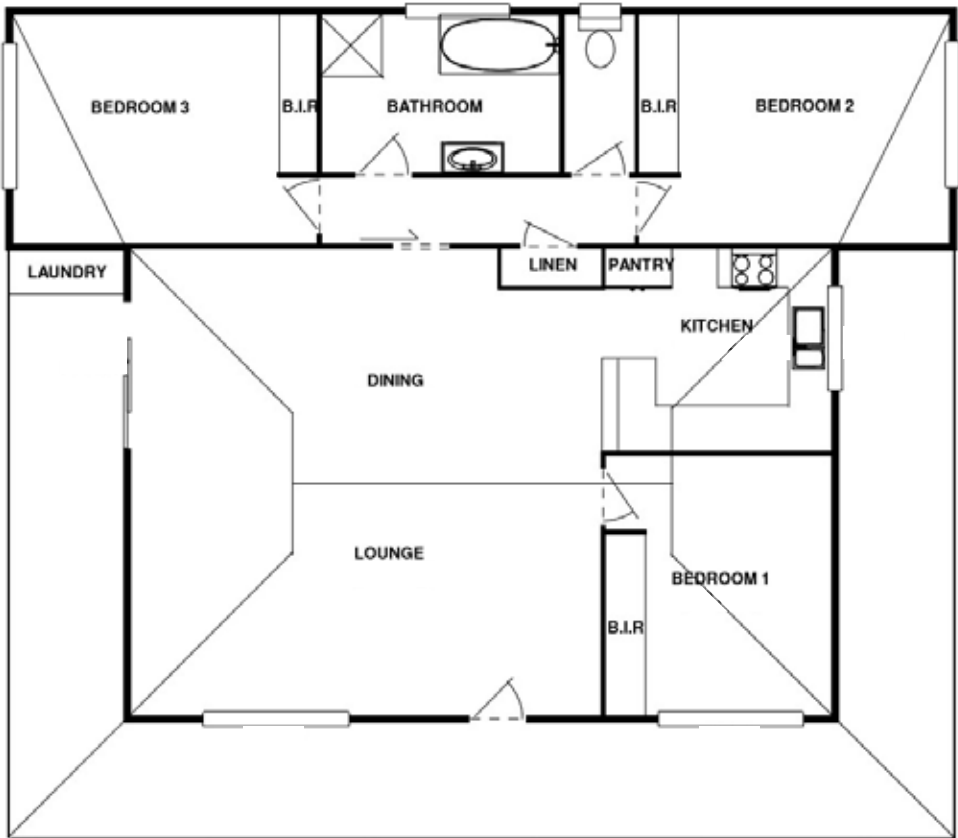

Queenslander 17A

Timberset Classic Range

3

1

2

0

Area

Floor Area Total	115.6m ²	12.4sq
Verandah Area	46.2m ²	4.9sq
Total Area	161.8m²	17.4sq

Length 11.9m

Width 13.6m

Ground Floor

Queenslander 17B

Timberset Classic Range

 3
  1
  1
  0

Area		
Floor Area Total	115.6m ²	12.4sq
Verandah Area	46.2m ²	4.9sq
Total Area	161.4m²	17.4sq

Length	11.9m
Width	13.6m

Ground Floor