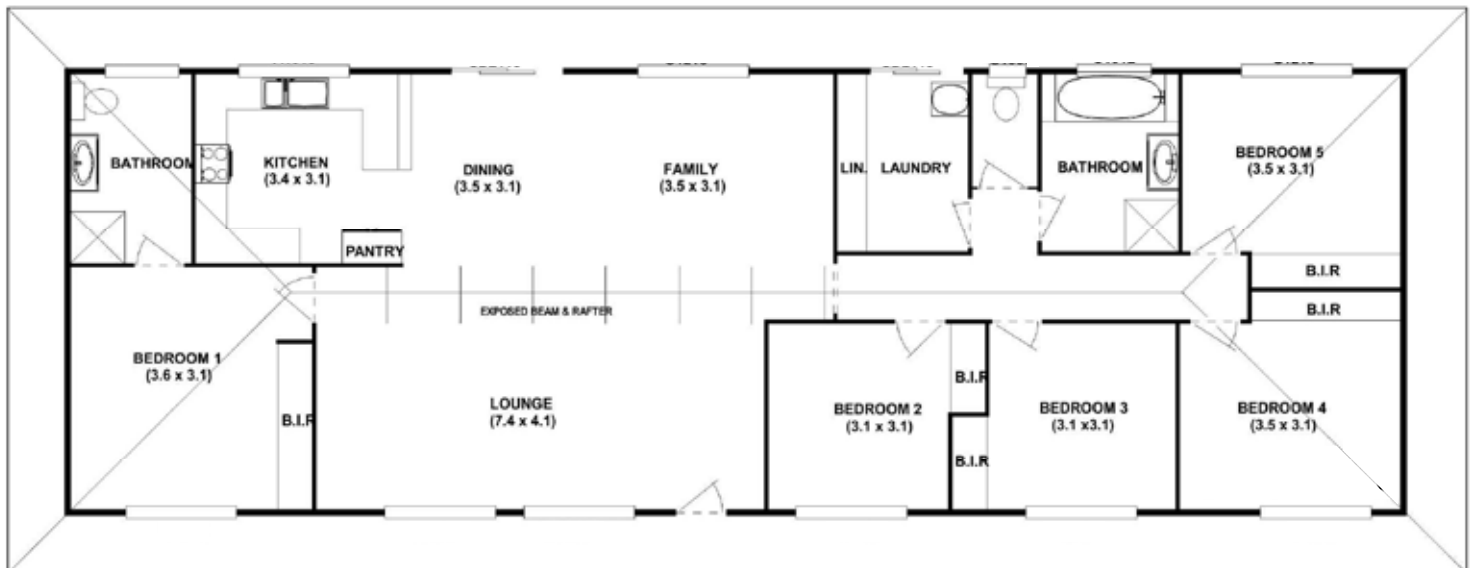

Ranch Five 23

Timberset Classic Range

5

2

2

0

Area

Floor Area Total	156.2m ²	16.8sq
Verandah Area	61.8m ²	6.6sq
Total Area	218.0m²	23.4sq

Length	9.2m
Width	23.7m

Ground Floor

Ranch Five 24

Timberset Classic Range

 5
 2
 2
 0

Area

Floor Area Total	162.4m ²	17.4sq
Verandah Area	64.4m ²	6.9sq
Total Area	226.8m²	24.3sq

Length	9.0m
Width	25.2m

Ground Floor

Ranch Five 27

Timberset Classic Range

5

2

2

0

Area

Floor Area Total	193.6m ²	20.8sq
Verandah Area	58.4m ²	6.2sq
Total Area	252.0m²	27.0sq

Length	10.0m
Width	25.2m

Ground Floor

Ranch Five 37

Timberset Classic Range

			
5	2	2	0

Area		
Floor Area Total	225.2m ²	24.2sq
Enclosed Verandah (option)	56.4m ²	6.0sq
Verandah Area	67.4m ²	7.2sq
Total Area	349.0m²	37.4sq
<hr/>		
Length	17.0m	
Width	21.4m	