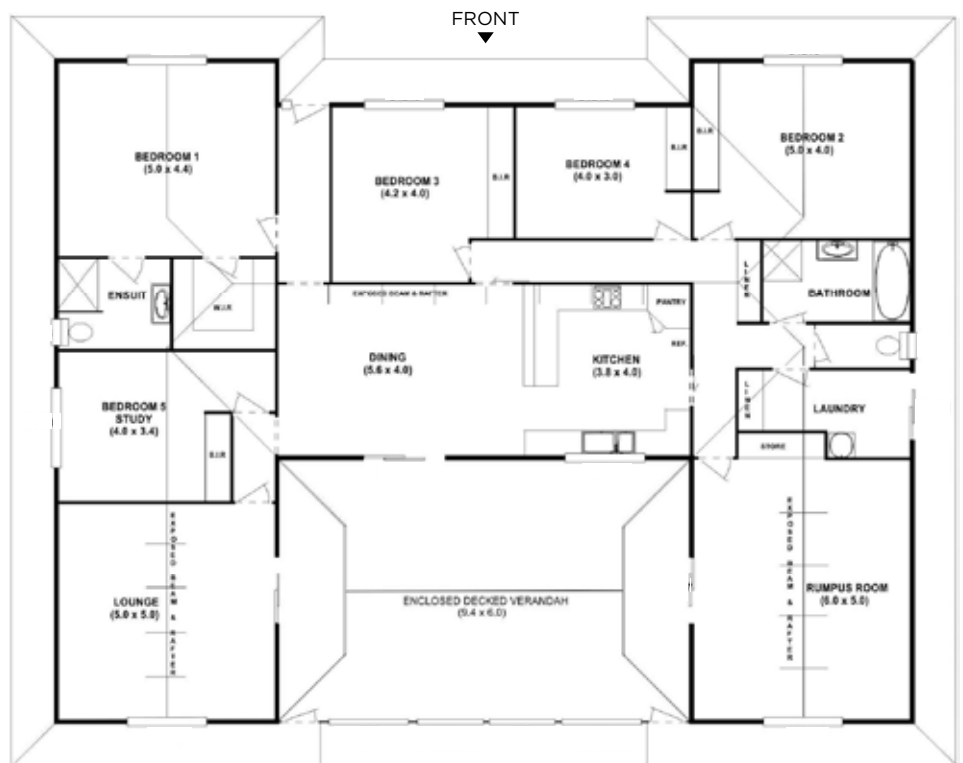

Ranch Five 23

Timberset Classic Range

5

2

2

0

Area

Floor Area Total	156.2m ²	16.8sq
Verandah Area	61.8m ²	6.6sq
Total Area	218.0m²	23.4sq

Length	9.2m
Width	23.7m

Ground Floor

Ranch Five 24

Timberset Classic Range

 5
 2
 2
 0

Area

Floor Area Total	162.4m ²	17.4sq
Verandah Area	64.4m ²	6.9sq
Total Area	226.8m²	24.3sq

Length	9.0m
Width	25.2m

Floor Area Total	193.6m ²	20.8sq
Verandah Area	58.4m ²	6.2sq
Total Area	252.0m²	27.0sq

Length	10.0m
Width	25.2m

Ground Floor

Ranch Five 37

Timberset Classic Range

			
5	2	2	0

Area		
Floor Area Total	225.2m ²	24.2sq
Enclosed Verandah (option)	56.4m ²	6.0sq
Verandah Area	67.4m ²	7.2sq
Total Area	349.0m²	37.4sq
<hr/>		
Length	17.0m	
Width	21.4m	

Ground Floor