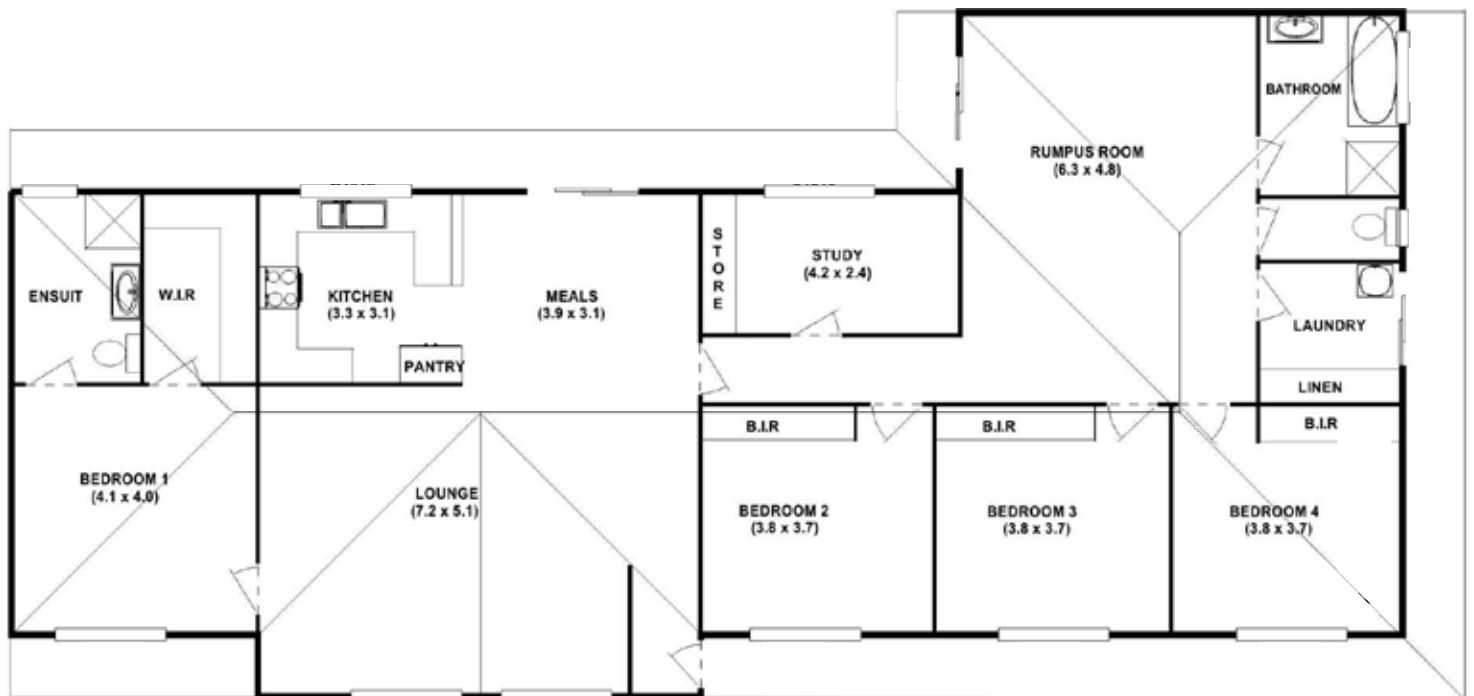

Ranch Four 19

Timberset Classic Range

 4
 2
 2
 0

Area

Floor Area Total	122.4m ²	13.1sq
Verandah Area	52.4m ²	5.6sq
Total Area	174.8m²	18.8sq

Length	9.2m
Width	19.0m

Ground Floor

Ranch Four 25

Timberset Classic Range

4

2

2

0

Area

Floor Area Total	190.0m ²	20.5sq
Verandah Area	43.6m ²	4.6sq
Total Area	233.6m²	25.1sq

Length	11.0m
Width	23.6m

Ground Floor

Ranch Four 26

Timberset Classic Range

 4
  2
  2
  0

Area

Floor Area Total	192.2m ²	20.7sq
Verandah Area	53.4m ²	5.7sq
Total Area	245.6m²	26.4sq

Length	9.2m
Width	26.7m

Ground Floor

Length 19.5m

Width 19.5m

Ground Floor

timberset.com.au