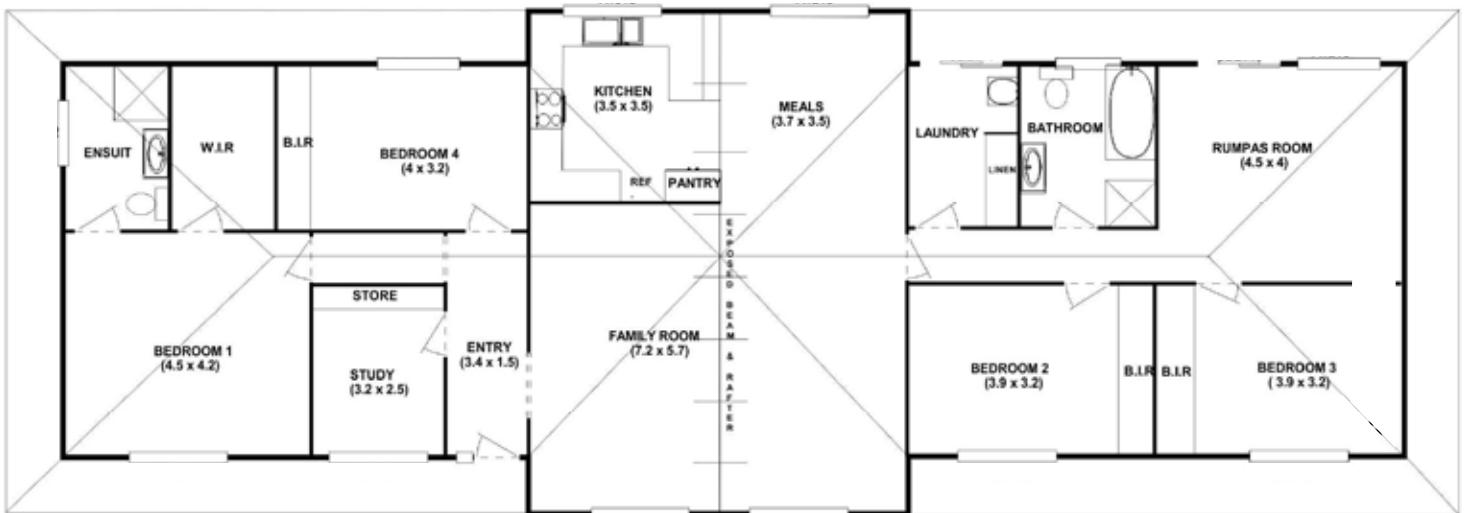

Ranch Four 19

Timberset Classic Range

 4
 2
 2
 0

Area

Floor Area Total	122.4m ²	13.1sq
Verandah Area	52.4m ²	5.6sq
Total Area	174.8m²	18.8sq

Length	9.2m
Width	19.0m

Ground Floor

Ranch Four 25

Ground Floor

Ranch Four 26

Timberset Classic Range

 4
  2
  2
  0

Area

Floor Area Total	192.2m ²	20.7sq
Verandah Area	53.4m ²	5.7sq
Total Area	245.6m²	26.4sq

Length	9.2m
Width	26.7m

Ground Floor

Ranch Four 32

Timberset Classic Range

4

2

2

0

Area

Floor Area Total	209.9m ²	22.6sq
Verandah Area	64.2m ²	6.9sq
Enclosed Verandah (option)	24.1m ²	2.5sq
Total Area	298.2m²	32sq

Length 19.5m

Width 19.5m

Ground Floor

timberset.com.au