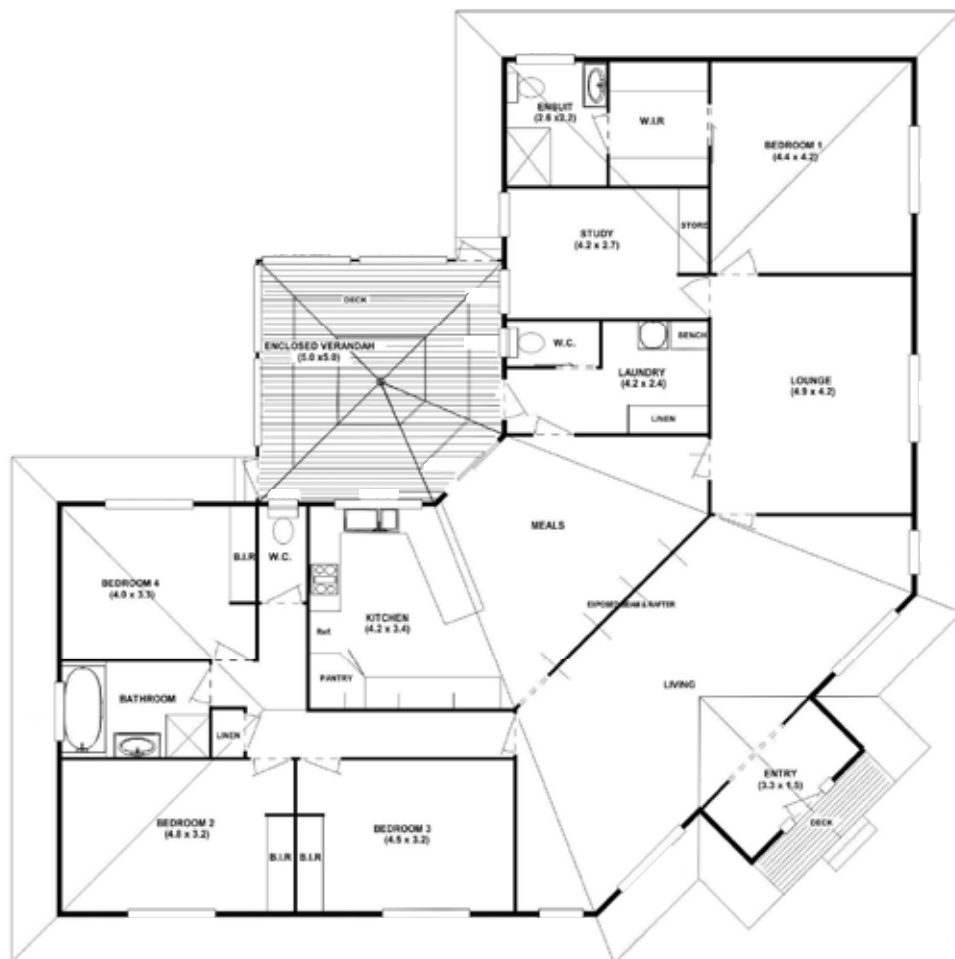

Ranch Four 19

Timberset Classic Range

 4
 2
 2
 0

Area

Floor Area Total	122.4m ²	13.1sq
Verandah Area	52.4m ²	5.6sq
Total Area	174.8m²	18.8sq

Length	9.2m
Width	19.0m

Ground Floor

Ranch Four 25

Ground Floor

Ranch Four 26

Timberset Classic Range

 4
  2
  2
  0

Area

Floor Area Total	192.2m ²	20.7sq
Verandah Area	53.4m ²	5.7sq
Total Area	245.6m²	26.4sq

Length	9.2m
Width	26.7m

Ground Floor

Ranch Four 32

Timberset Classic Range

4

2

2

0

Area

Floor Area Total	209.9m ²	22.6sq
Verandah Area	64.2m ²	6.9sq
Enclosed Verandah (option)	24.1m ²	2.5sq
Total Area	298.2m²	32sq

Length 19.5m

Width 19.5m

Ground Floor

timberset.com.au