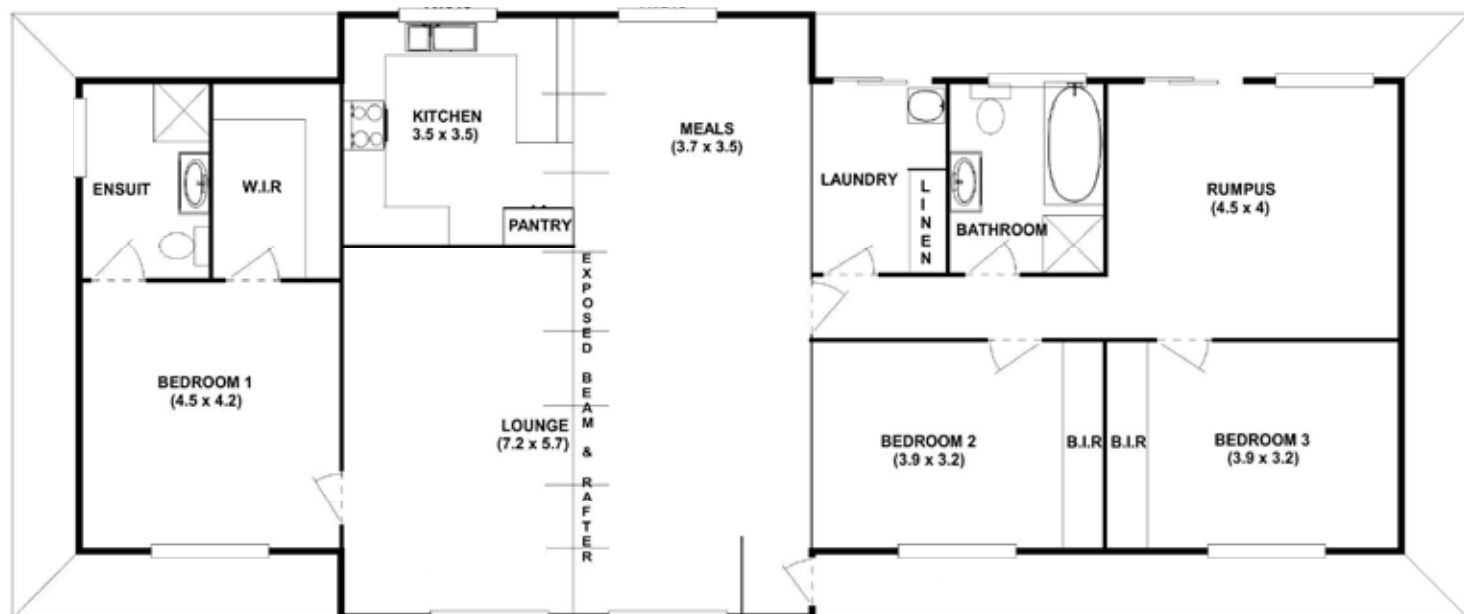

## Area

Floor Area Total	93.6m <sup>2</sup>	10.0sq
Verandah Area	44.4m <sup>2</sup>	4.7sq
<b>Total Area</b>	<b>138.0m<sup>2</sup></b>	<b>14.7sq</b>

<b>Length</b>	<b>9.2m</b>
<b>Width</b>	<b>15.0m</b>

Ground Floor

# Ranch Three 22

Timberset Classic Range

3

2

2

0

## Area

Floor Area Total	159.8m <sup>2</sup>	17.2sq
Verandah Area	44.5m <sup>2</sup>	4.7sq
<b>Total Area</b>	<b>204.3m<sup>2</sup></b>	<b>21.9sq</b>

<b>Length</b>	<b>9.2m</b>
<b>Width</b>	<b>22.2m</b>

Ground Floor

## Area

Floor Area Total	141.8m <sup>2</sup>	15.3sq
Verandah Area	74.5m <sup>2</sup>	8.0sq
<b>Total Area</b>	<b>216.3m<sup>2</sup></b>	<b>23.3sq</b>

<b>Length</b>	<b>10.2m</b>
<b>Width</b>	<b>21.2m</b>

Ground Floor