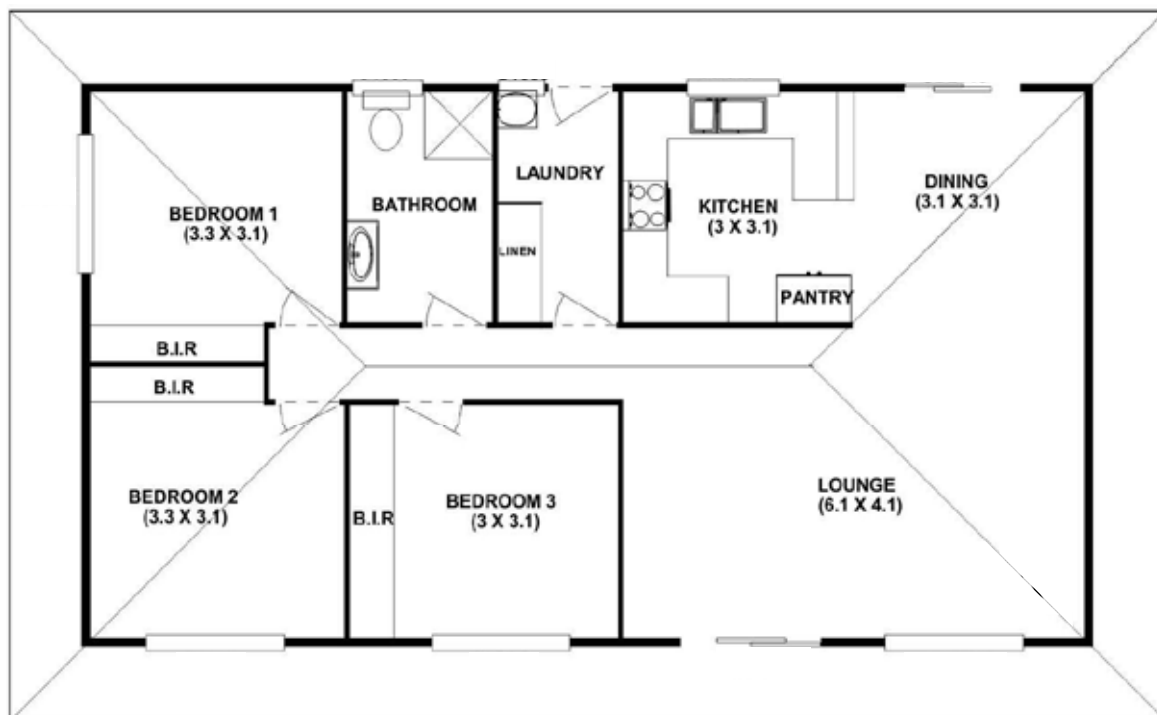

# Ranch Three 15

Timberset Classic Range

3

1

1

0

## Area

Floor Area Total	93.6m <sup>2</sup>	10.0sq
Verandah Area	44.4m <sup>2</sup>	4.7sq
<b>Total Area</b>	<b>138.0m<sup>2</sup></b>	<b>14.7sq</b>

<b>Length</b>	<b>9.2m</b>
<b>Width</b>	<b>15.0m</b>

Ground Floor

# Ranch Three 22

Timberset Classic Range

3

2

2

0

## Area

Floor Area Total	159.8m <sup>2</sup>	17.2sq
Verandah Area	44.5m <sup>2</sup>	4.7sq
<b>Total Area</b>	<b>204.3m<sup>2</sup></b>	<b>21.9sq</b>

<b>Length</b>	<b>9.2m</b>
<b>Width</b>	<b>22.2m</b>

Ground Floor