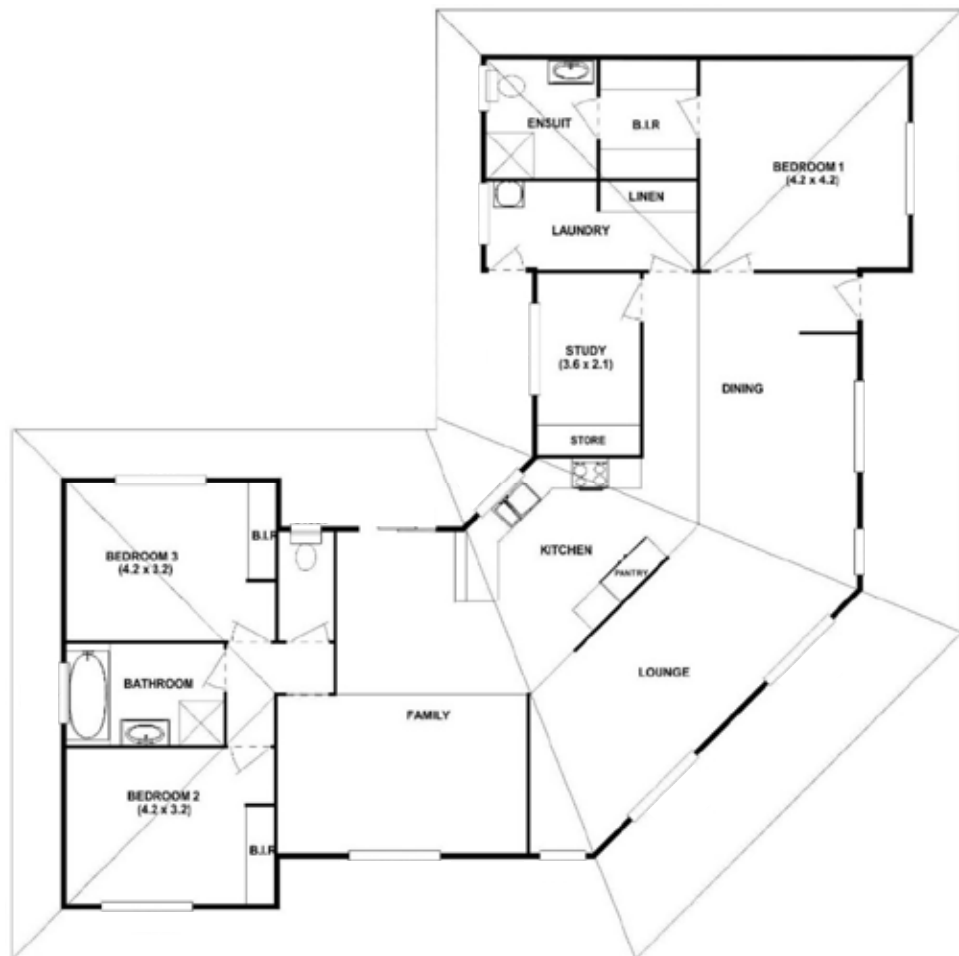

## Area

Floor Area Total	93.6m <sup>2</sup>	10.0sq
Verandah Area	44.4m <sup>2</sup>	4.7sq
<b>Total Area</b>	<b>138.0m<sup>2</sup></b>	<b>14.7sq</b>

<b>Length</b>	<b>9.2m</b>
<b>Width</b>	<b>15.0m</b>

Ground Floor

## Area

Floor Area Total	141.8m <sup>2</sup>	15.3sq
Verandah Area	74.5m <sup>2</sup>	8.0sq
<b>Total Area</b>	<b>216.3m<sup>2</sup></b>	<b>23.3sq</b>

<b>Length</b>	<b>10.2m</b>
<b>Width</b>	<b>21.2m</b>

Ground Floor

# Ranch Three 28

Timberset Classic Range

3

2

2

0

## Area

Floor Area Total	165.2m <sup>2</sup>	17.8sq
Verandah Area	95.0m <sup>2</sup>	10.2sq
<b>Total Area</b>	<b>260.2m<sup>2</sup></b>	<b>28.0sq</b>

**Length** 18.6m

**Width** 18.6m

Ground Floor