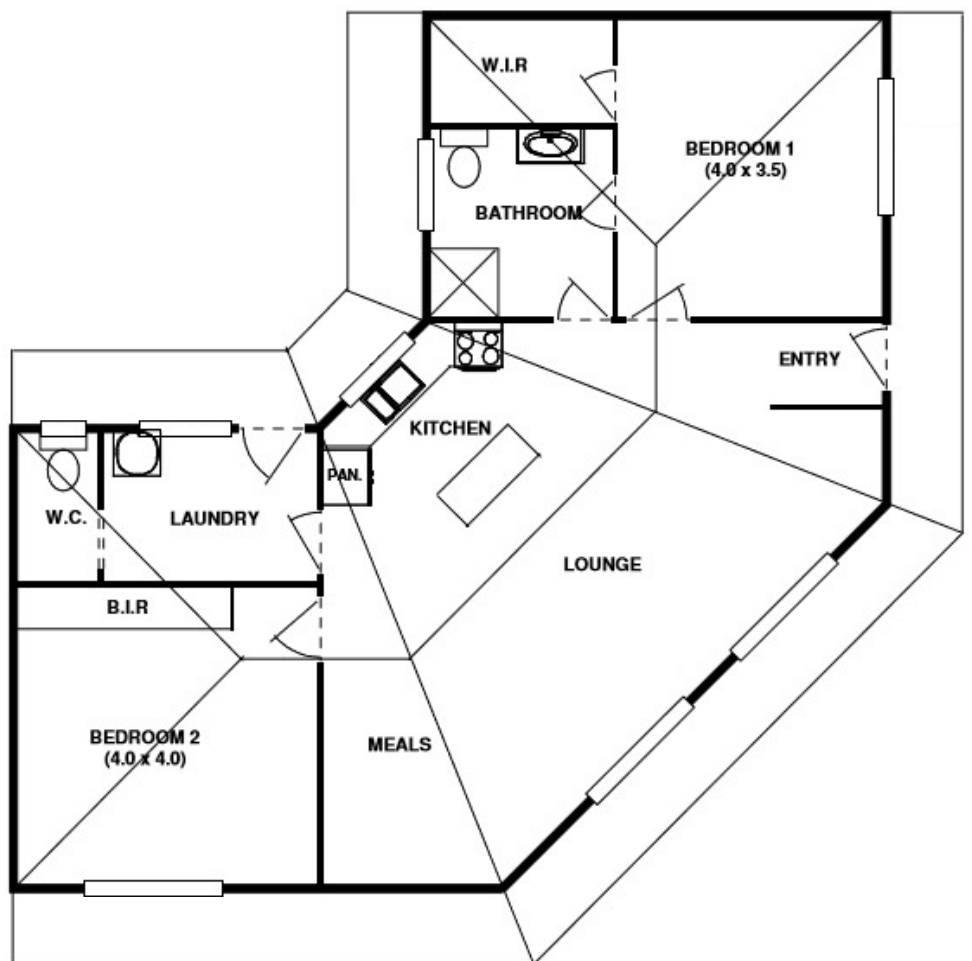

Ranch Two 11A

Timberset Classic Range

2

1

1

0

Area

Floor Area Total	66.0m ²	7.1sq
Verandah Area	38.0m ²	4.0sq
Total Area	104.0m²	11.1sq

Area

Floor Area Total	66.0m ²	7.1sq
Verandah Area	38.0m ²	4.0sq
Total Area	104.0m²	11.1sq

Length	8.0m
Width	13.0m

FRONT
▼

Ground Floor

Ranch Two 13

Timberset Classic Range

 2
  1
  1
  0

Area		
Floor Area Total	89.6m ²	9.6sq
Verandah Area	30.0m ²	3.2sq
Total Area	119.6m²	12.8sq

Length	12.5m
Width	12.5m

Ground Floor

Ranch Two 16

Timberset Classic Range

 2
  1
  1
  0

Area

Floor Area Total	98.6m ²	10.6sq
Verandah Area	45.8m ²	4.9sq
Total Area	144.4m²	15.5sq

Length	9.2m
Width	15.7m

Ground Floor