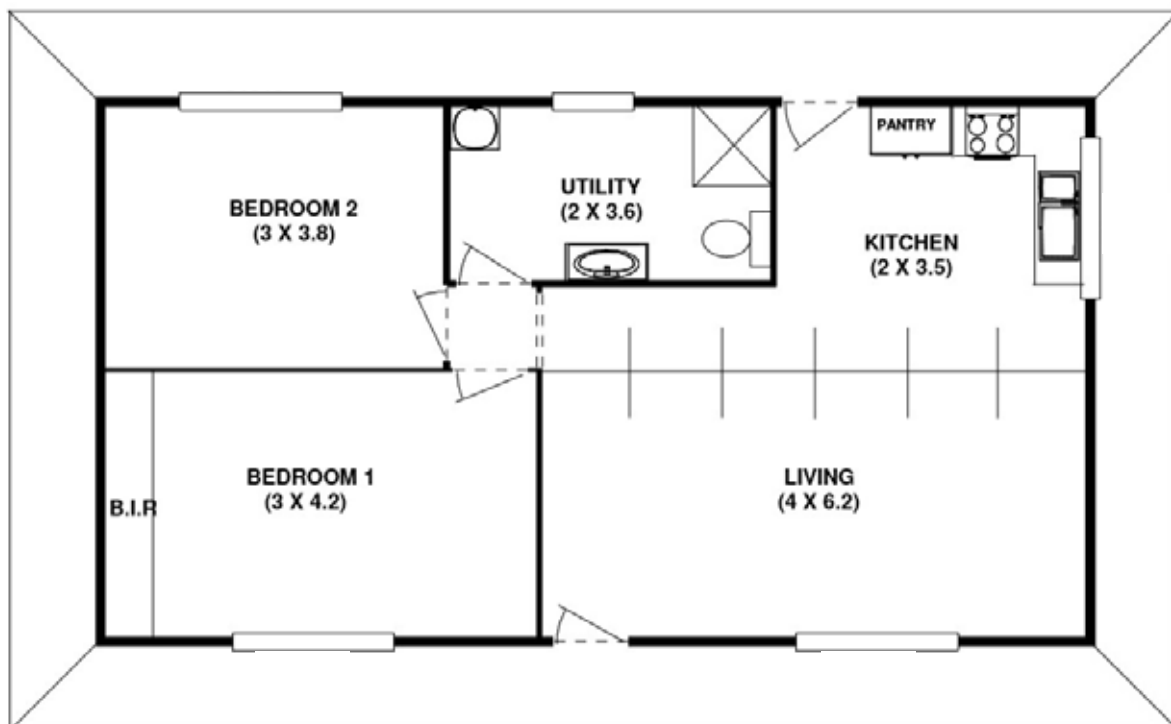

Ranch Two 11A

Timberset Classic Range

2

1

1

0

Area

Floor Area Total	66.0m ²	7.1sq
Verandah Area	38.0m ²	4.0sq
Total Area	104.0m²	11.1sq

Length	8.0m
Width	13.0m

Ground Floor

Ranch Two 11B

Timberset Classic Range

2

1

1

0

Area

Floor Area Total	66.0m ²	7.1sq
Verandah Area	38.0m ²	4.0sq
Total Area	104.0m²	11.1sq

Length	8.0m
Width	13.0m

FRONT
▼

Ground Floor

Ranch Two 13

Timberset Classic Range

 2
  1
  1
  0

Length	9.2m
Width	15.7m

Ground Floor