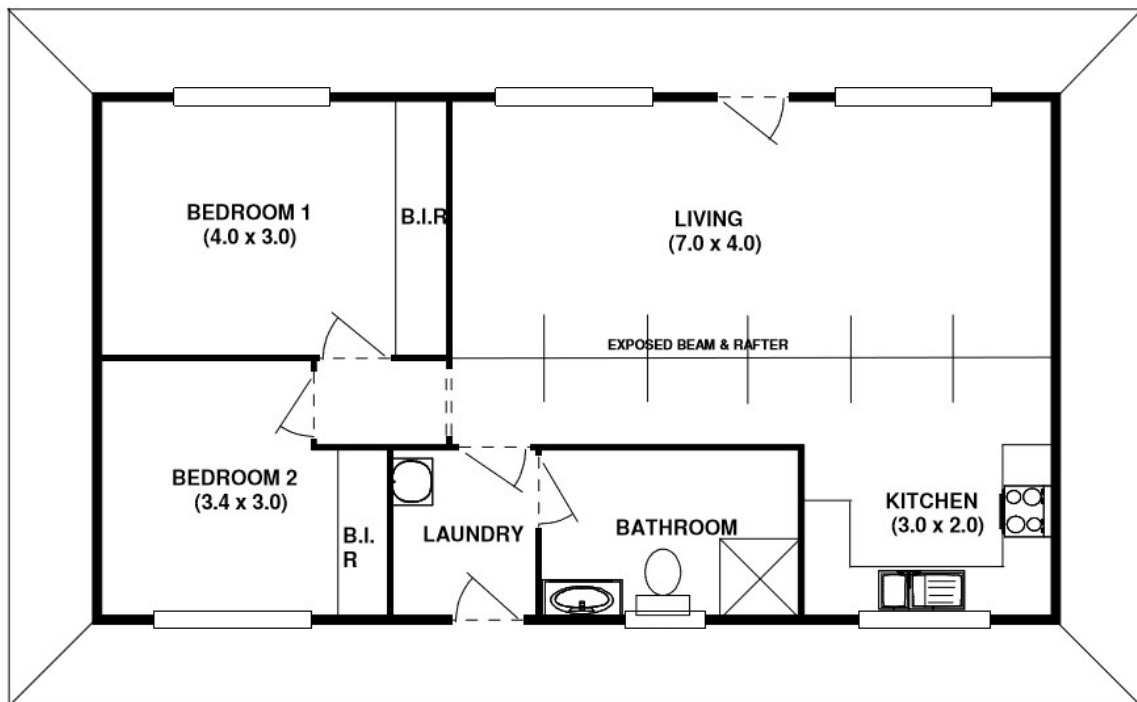

Ranch Two 11A

Timberset Classic Range

2

1

1

0

Area

Floor Area Total	66.0m ²	7.1sq
Verandah Area	38.0m ²	4.0sq
Total Area	104.0m²	11.1sq

Length	8.0m
Width	13.0m

Ground Floor

Ranch Two 11B

Timberset Classic Range

2

1

1

0

Area

Floor Area Total	66.0m ²	7.1sq
Verandah Area	38.0m ²	4.0sq
Total Area	104.0m²	11.1sq

Length	8.0m
Width	13.0m

FRONT
▼

Ground Floor

Ranch Two 13

Timberset Classic Range

 2
  1
  1
  0

Length	9.2m
Width	15.7m

Ground Floor