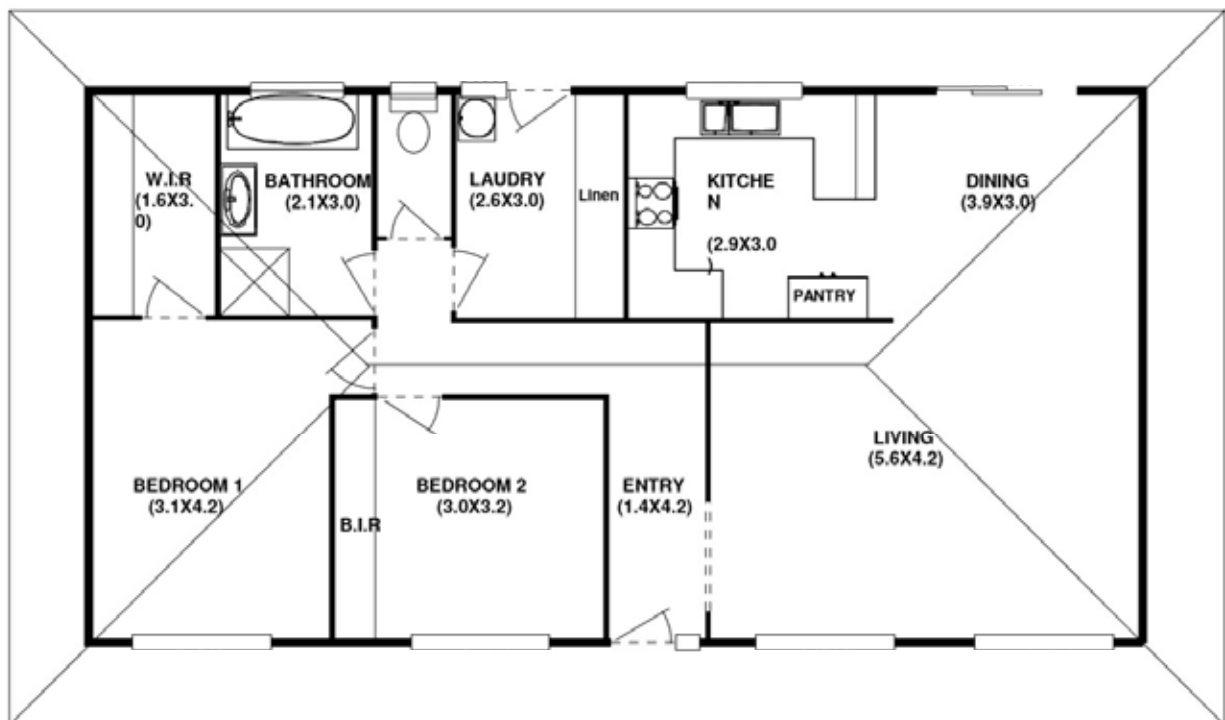

Ranch Two 11A

Timberset Classic Range

2

1

1

0

Area

Floor Area Total	66.0m ²	7.1sq
Verandah Area	38.0m ²	4.0sq
Total Area	104.0m²	11.1sq

Area

Floor Area Total	66.0m ²	7.1sq
Verandah Area	38.0m ²	4.0sq
Total Area	104.0m²	11.1sq

Length	8.0m
Width	13.0m

FRONT
▼

Ground Floor

Ranch Two 13

Timberset Classic Range

 2
  1
  1
  0

Area		
Floor Area Total	89.6m ²	9.6sq
Verandah Area	30.0m ²	3.2sq
Total Area	119.6m²	12.8sq

Length	12.5m
Width	12.5m

Ground Floor

Ranch Two 16

Timberset Classic Range

 2
  1
  1
  0

Area

Floor Area Total	98.6m ²	10.6sq
Verandah Area	45.8m ²	4.9sq
Total Area	144.4m²	15.5sq

Length	9.2m
Width	15.7m

Ground Floor