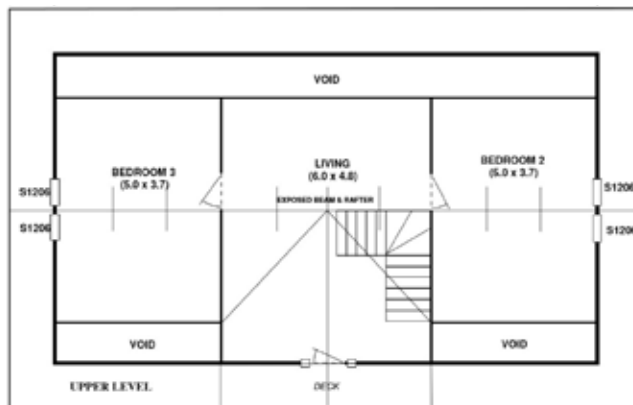

First Floor

Contact us today:

0448 534 626
831 Creswick Rd, Wendouree VIC 3355
enquiries@timberset.com.au