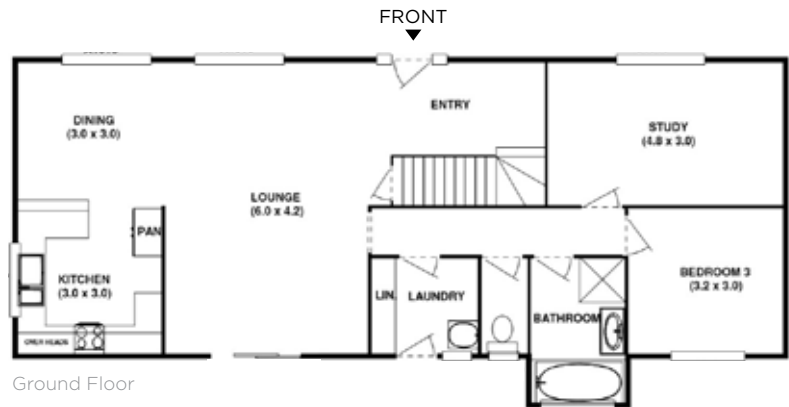

Alpine 25

Timberset Classic Range

Area

Floor Area Total	174.2m ²	18.7sq
Lower Level Area	95.7m ²	10.3sq
Upper Level Area	78.5m ²	8.4sq
Verandah Area	55.5m ²	5.9sq
Total Area	229.7m²	24.6sq

Length 8.0m

Width 18.0m