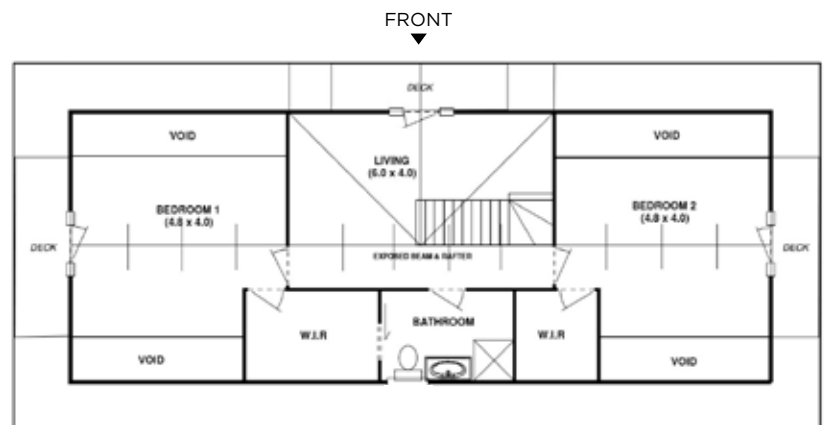

Ground Floor

First Floor

Contact us today:

0448 534 626
831 Creswick Rd, Wendouree VIC 3355
enquiries@timberset.com.au