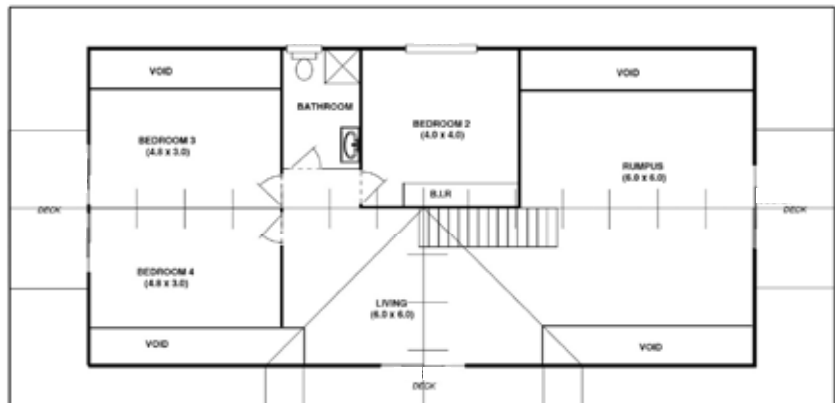

# Alpine 31

Timberset Classic Range

## Area

Floor Area Total	230.0m <sup>2</sup>	24.7sq
Lower Level Area	120.2m <sup>2</sup>	12.94sq
Upper Level Area	109.8m <sup>2</sup>	11.82sq
Verandah Area	54.8m <sup>2</sup>	5.8sq
<b>Total Area</b>	<b>284.8m<sup>2</sup></b>	<b>30.5sq</b>

<b>Length</b>	<b>10.0m</b>
<b>Width</b>	<b>20.8m</b>

Ground Floor

First Floor

Contact us today:

0448 534 626  
831 Creswick Rd, Wendouree VIC 3355  
enquiries@timberset.com.au