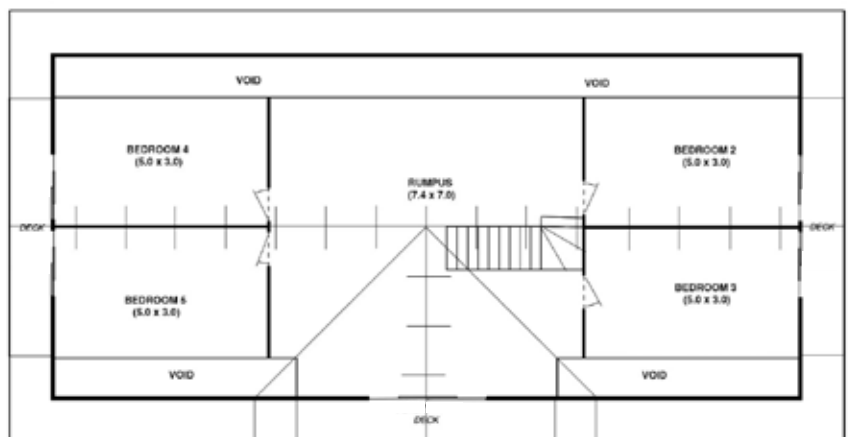

First Floor

Contact us today:

0448 534 626
831 Creswick Rd, Wendouree VIC 3355
enquiries@timberset.com.au