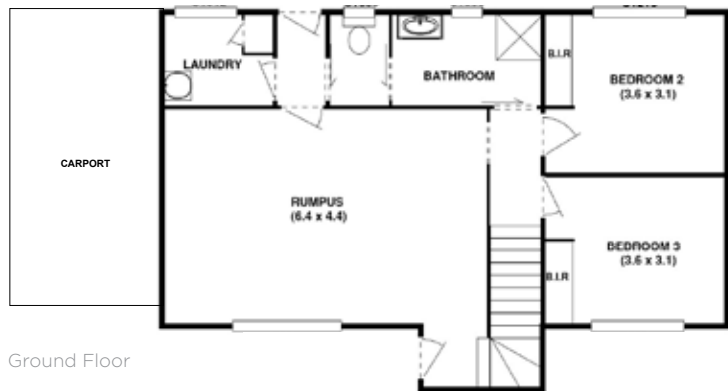

Beach 19

Timberset Classic Range

Area

Floor Area Total	142.2m ²	15.3sq
Lower Level Area	71.1m ²	7.7sq
Upper Level Area	71.1m ²	7.7sq
Decking Area	32.5m ²	3.5sq
Total Area	174.7m²	18.8sq

Length	7.4m
Width	14.0m