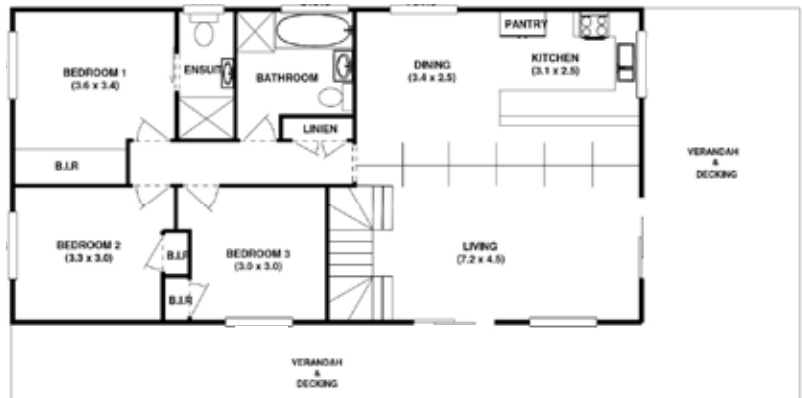

First Floor

Contact us today:

0448 534 626
831 Creswick Rd, Wendouree VIC 3355
enquiries@timberset.com.au