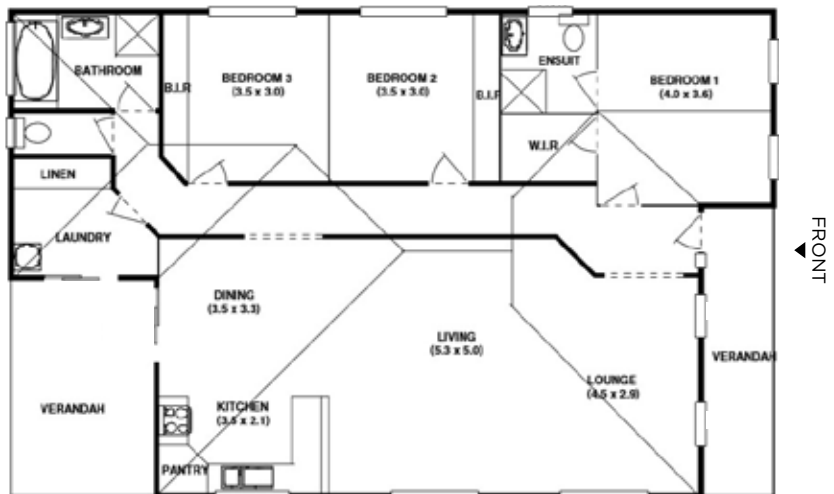

Heritage 17

Timberset Classic Range

 3
  2
  2
  0

Area

Floor Area Total	136.0m ²	14.6sq
Verandah Area	22.5m ²	2.4sq
Total Area	158.5m²	17.0sq

Length	10.0m
Width	15.7m

Ground Floor

Contact us today: