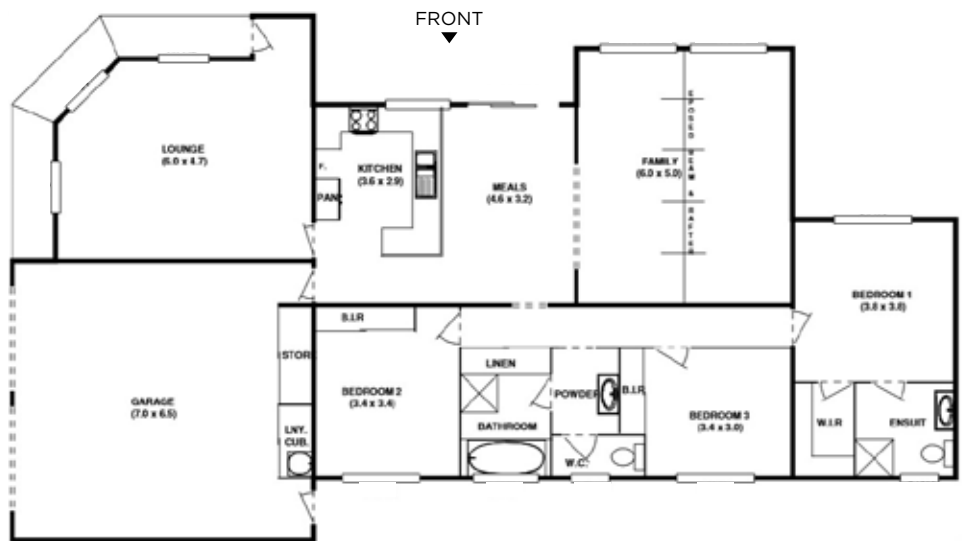

# Heritage 22

Timberset Classic Range

Area	
Floor Area Total	154.5m <sup>2</sup> 16.6sq
Verandah Area	9.2m <sup>2</sup> 1.0sq
Carport Area	45.5m <sup>2</sup> 4.8sq
<b>Total Area</b>	<b>209.2m<sup>2</sup> 22.4sq</b>
<b>Length</b>	<b>12.19m</b>
<b>Width</b>	<b>21.94m</b>