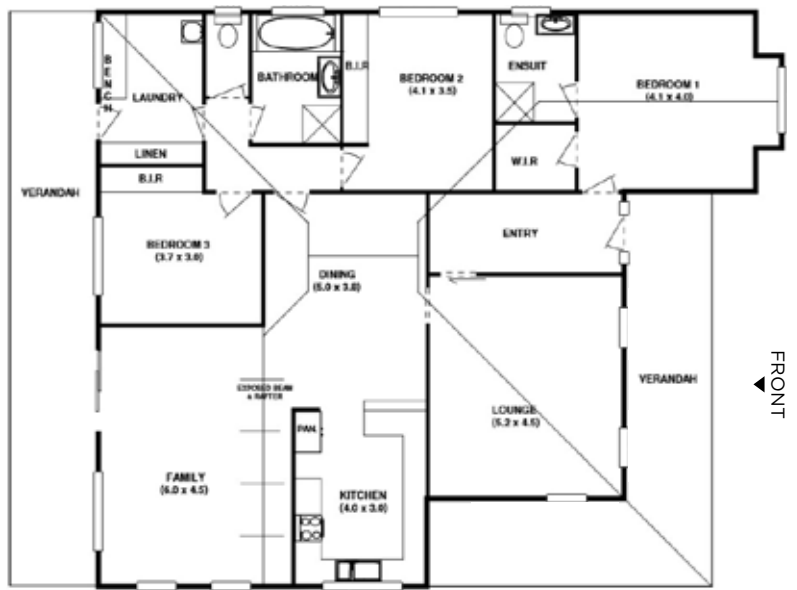

Heritage 23

Timberset Classic Range

 3
  2
  2
  0

Area

Floor Area Total	159.0m ²	17.1sq
Verandah Area	53.2m ²	5.7sq
Total Area	212.2m²	22.8sq

Length	13.1m
Width	17.6m

Ground Floor

Contact us today: