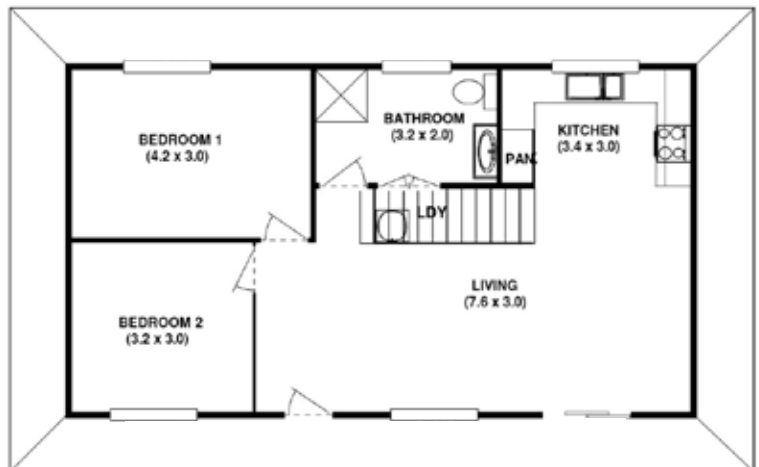

# Loft 13

Timberset Classic Range

 2    
  2    
  1    
  0

## Area

Floor Area Total	86.4m <sup>2</sup>	9.3sq
Lower Level Area	64.8m <sup>2</sup>	7.0sq
Upper Level Area	21.6m <sup>2</sup>	2.3sq
Verandah Area	37.6m <sup>2</sup>	4.0sq
<b>Total Area</b>	<b>124.0m<sup>2</sup></b>	<b>13.3sq</b>

**Length** 8.0m

**Width** 12.8m

Ground Floor

First Floor

Contact us today:

0448 534 626  
 831 Creswick Rd, Wendouree VIC 3355  
 enquiries@timberset.com.au