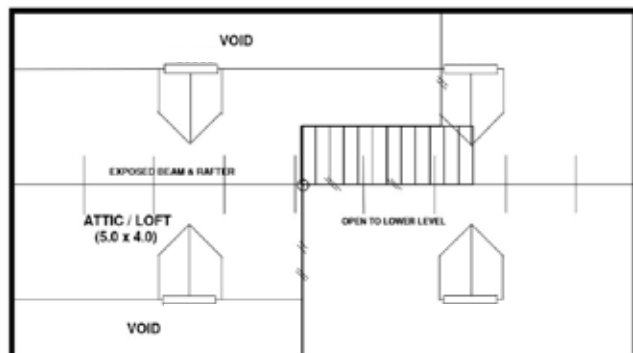

## Area

Floor Area Total	86.4m <sup>2</sup>	9.3sq
Lower Level Area	64.8m <sup>2</sup>	7.0sq
Upper Level Area	21.6m <sup>2</sup>	2.3sq
Verandah Area	37.6m <sup>2</sup>	4.0sq
<b>Total Area</b>	<b>124.0m<sup>2</sup></b>	<b>13.3sq</b>

**Length** 8.0m

**Width** 12.8m

Ground Floor

First Floor

Contact us today:

0448 534 626  
 831 Creswick Rd, Wendouree VIC 3355  
 enquiries@timberset.com.au