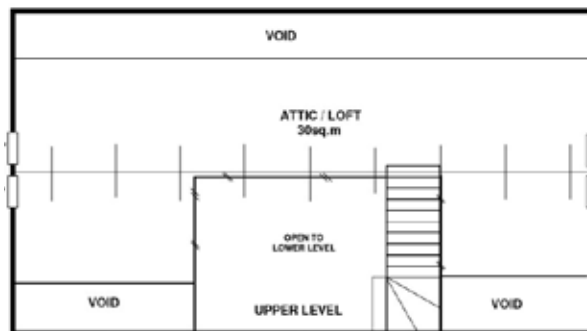

First Floor

Contact us today:

0448 534 626
831 Creswick Rd, Wendouree VIC 3355
enquiries@timberset.com.au