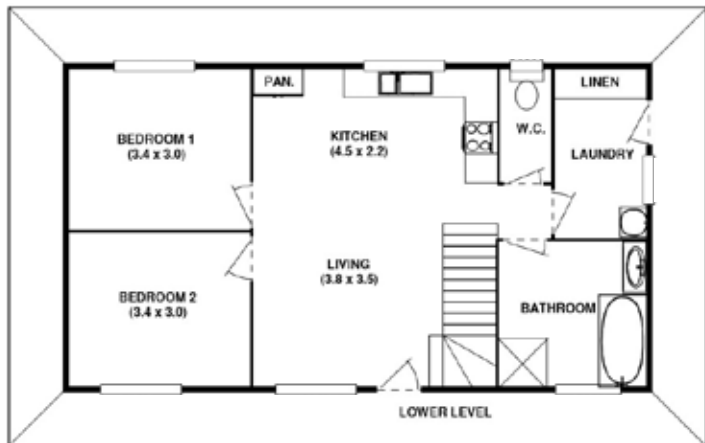

Loft 14

Timberset Classic Range

Area

Floor Area Total	94.8m ²	10.2sq
Lower Level Area	64.8m ²	7.0sq
Upper Level Area	30.0m ²	3.2sq
Verandah Area	37.6m ²	4.0sq
Total Area	132.4m²	14.2sq

Length 8.0m

Width 12.8m