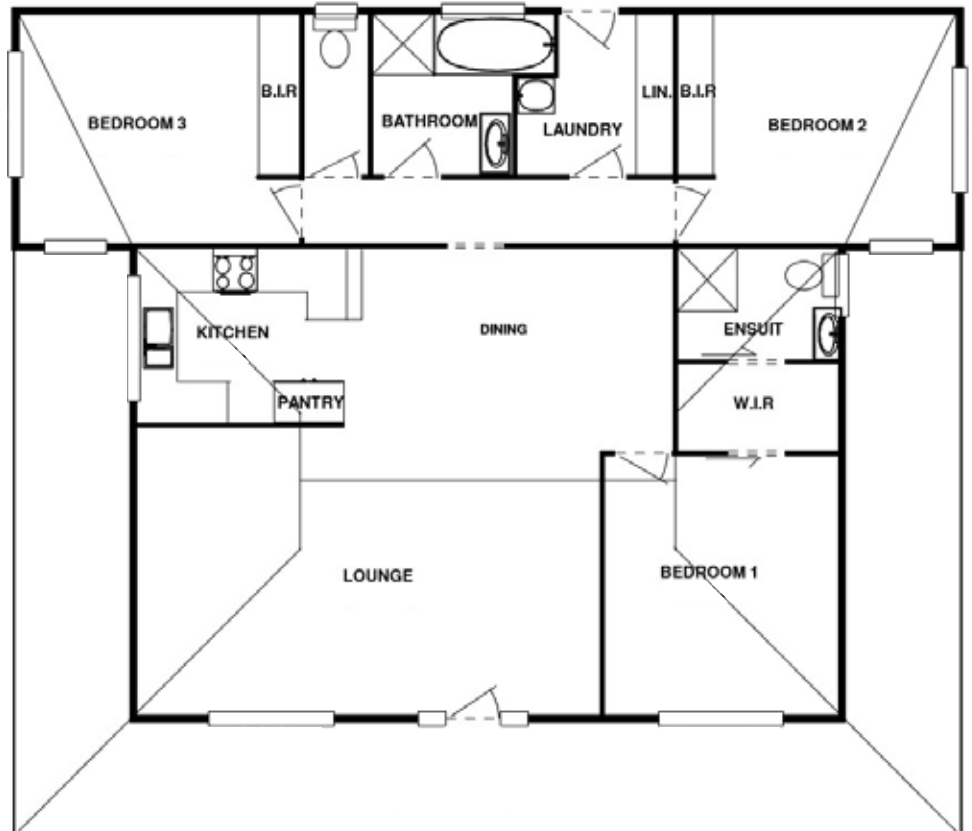

Queenslander 17A

Timberset Classic Range

 3
  1
  2
  0

Area		
Floor Area Total	115.6m ²	12.4sq
Verandah Area	46.2m ²	4.9sq
Total Area	161.8m²	17.4sq
<hr/>		
Length	11.9m	
Width	13.6m	

Contact us today:

0448 534 626
 831 Creswick Rd, Wendouree VIC 3355
enquiries@timberset.com.au