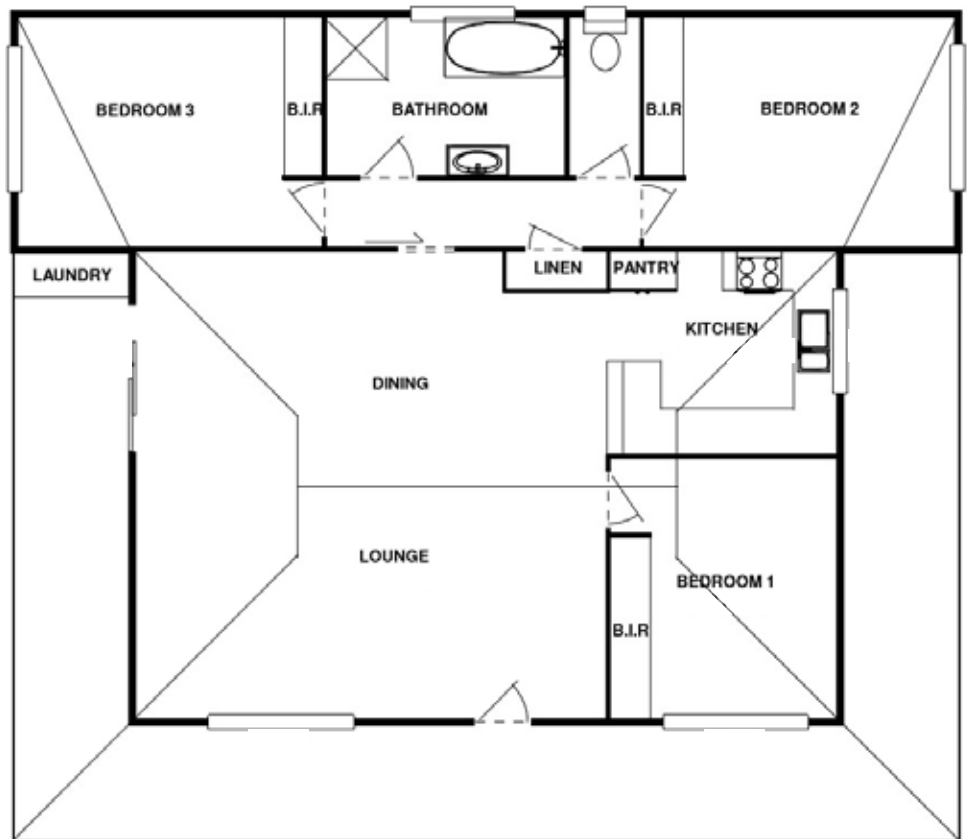

Queenslander 17B

Timberset Classic Range

 3
  1
  1
  0

Area		
Floor Area Total	115.6m ²	12.4sq
Verandah Area	46.2m ²	4.9sq
Total Area	161.4m²	17.4sq

Length	11.9m
Width	13.6m

Contact us today:

0448 534 626
 831 Creswick Rd, Wendouree VIC 3355
enquiries@timberset.com.au