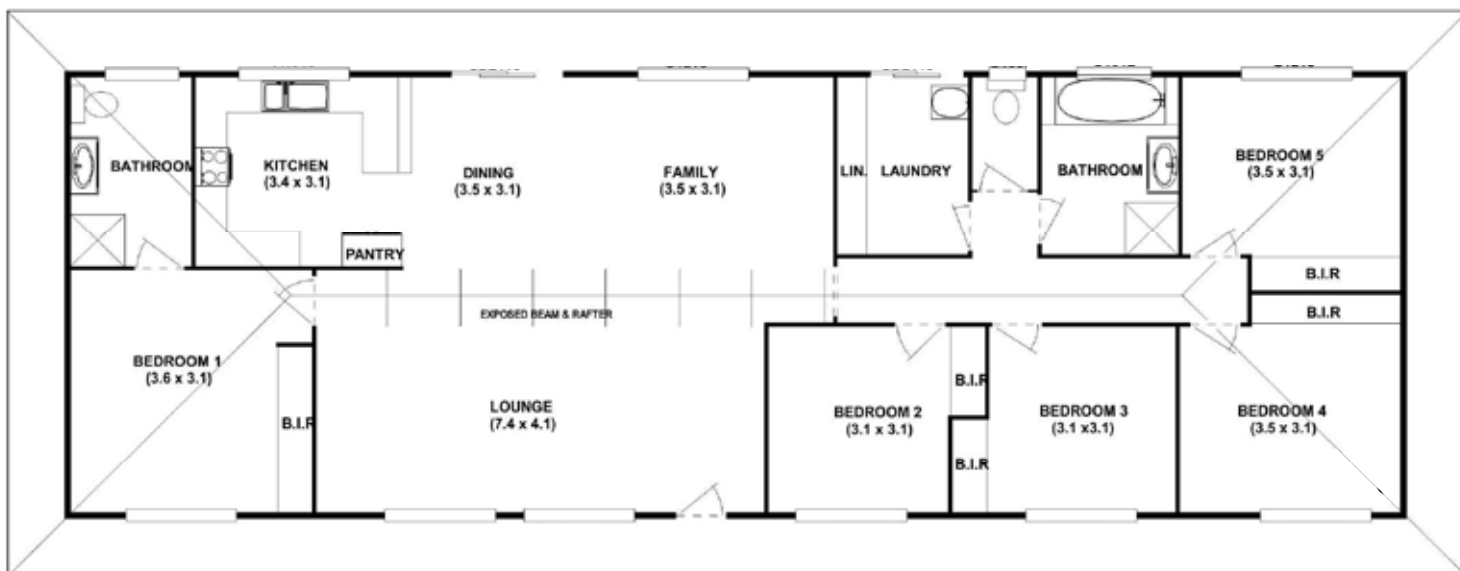

Ranch Five 23

Timberset Classic Range

5

2

2

0

Area

Floor Area Total	156.2m ²	16.8sq
Verandah Area	61.8m ²	6.6sq
Total Area	218.0m²	23.4sq

Length	9.2m
Width	23.7m

Contact us today:

0448 534 626
831 Creswick Rd, Wendouree VIC 3355
enquiries@timberset.com.au