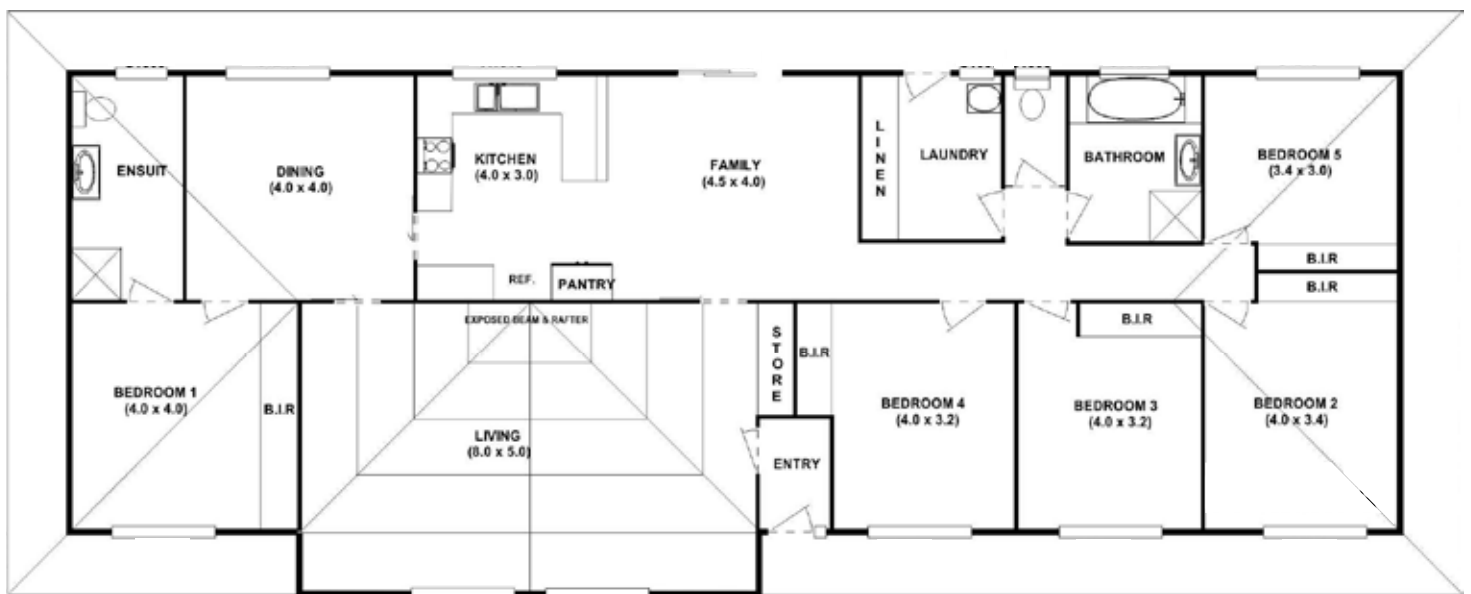

Ranch Five 27

Timberset Classic Range

5

2

2

0

Area

| | | |
|-------------------|---------------------------|---------------|
| Floor Area Total | 193.6m ² | 20.8sq |
| Verandah Area | 58.4m ² | 6.2sq |
| Total Area | 252.0m² | 27.0sq |

| | |
|---------------|--------------|
| Length | 10.0m |
| Width | 25.2m |

Contact us today:

0448 534 626
831 Creswick Rd, Wendouree VIC 3355
enquiries@timberset.com.au

timberset.com.au