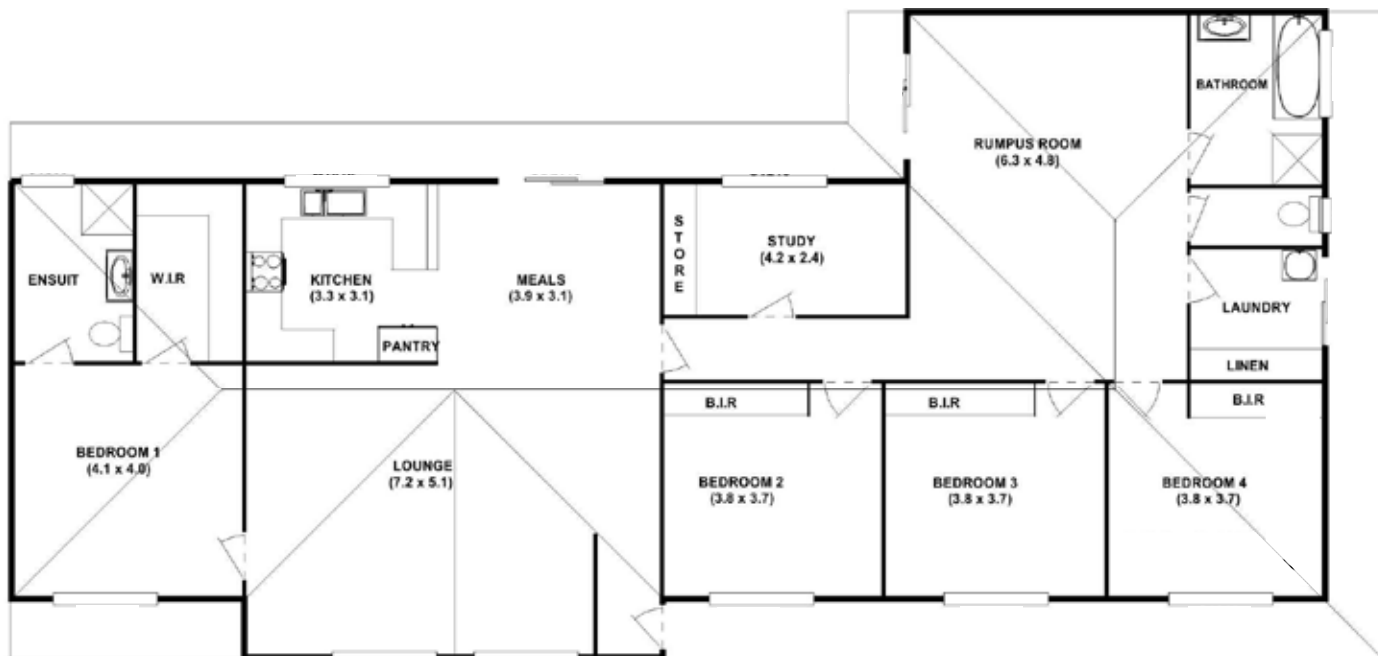

Ranch Four 25

Timberset Classic Range

4

2

2

0

Area

Floor Area Total	190.0m ²	20.5sq
Verandah Area	43.6m ²	4.6sq
Total Area	233.6m²	25.1sq

Length	11.0m
Width	23.6m

Contact us today:

0448 534 626
831 Creswick Rd, Wendouree VIC 3355
enquiries@timberset.com.au