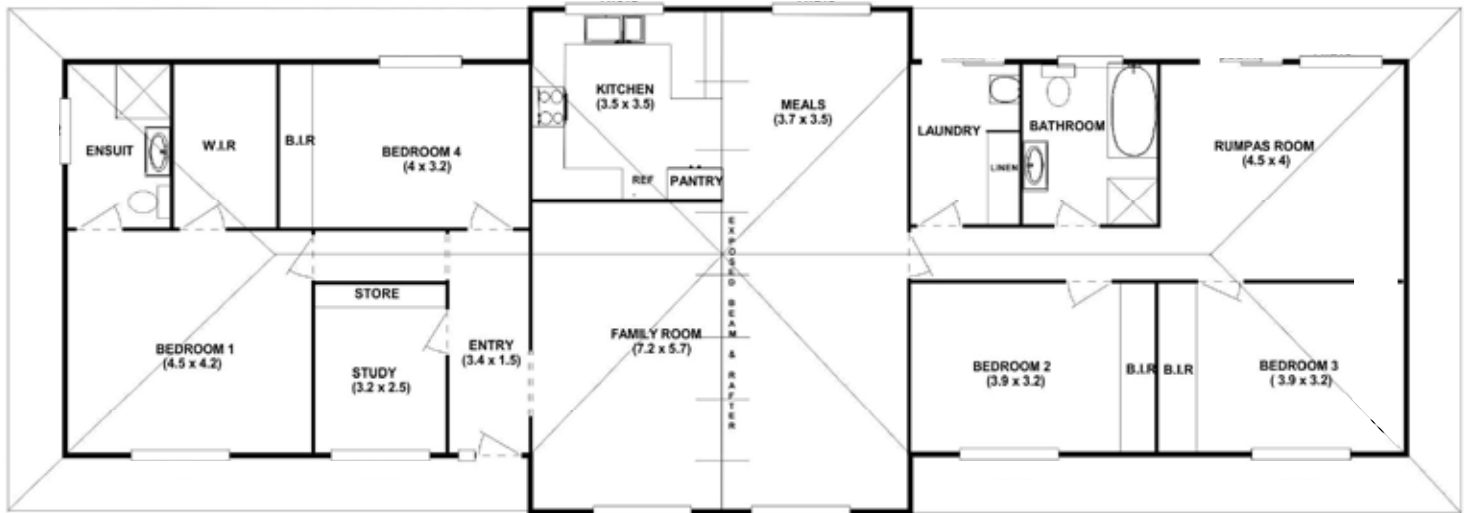

Ranch Four 26

Timberset Classic Range

Area

| | | |
|-------------------|---------------------------|---------------|
| Floor Area Total | 192.2m ² | 20.7sq |
| Verandah Area | 53.4m ² | 5.7sq |
| Total Area | 245.6m² | 26.4sq |

| | |
|---------------|--------------|
| Length | 9.2m |
| Width | 26.7m |

Contact us today:

0448 534 626
831 Creswick Rd, Wendouree VIC 3355
enquiries@timberset.com.au