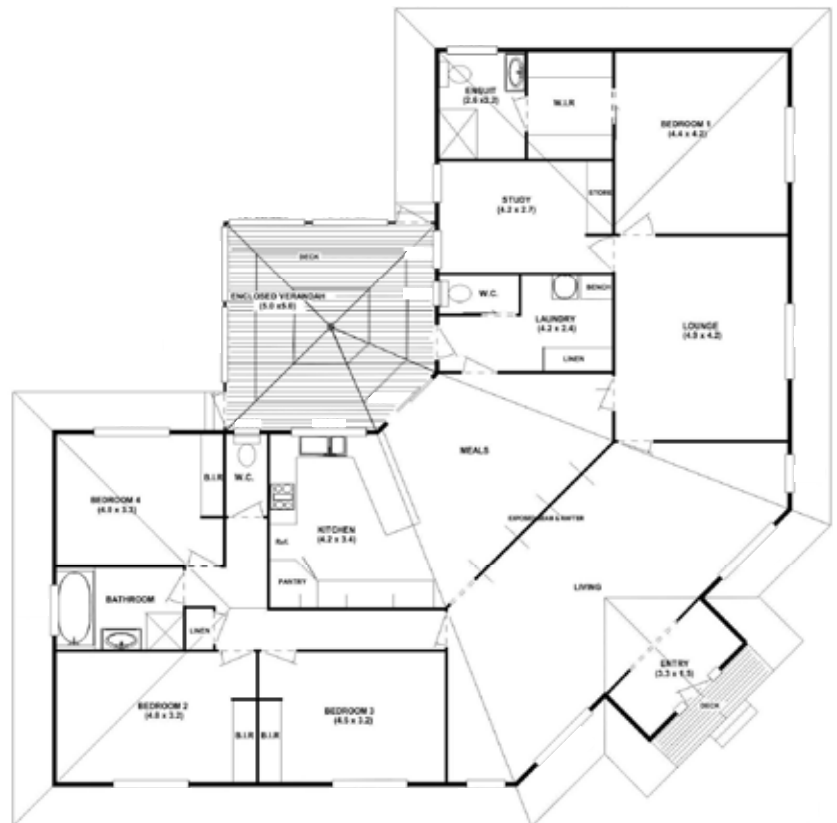

Ranch Four 32

Timberset Classic Range

| | | | |
|---|--|--|--|
|  |  |  |  |
| 4 | 2 | 2 | 0 |

Area

| | | |
|----------------------------|---------------------------|-------------|
| Floor Area Total | 209.9m ² | 22.6sq |
| Verandah Area | 64.2m ² | 6.9sq |
| Enclosed Verandah (option) | 24.1m ² | 2.5sq |
| Total Area | 298.2m² | 32sq |

| | |
|---------------|--------------|
| Length | 19.5m |
| Width | 19.5m |

Contact us today:

0448 534 626
831 Creswick Rd, Wendouree VIC 3355
enquiries@timberset.com.au

timberset.com.au