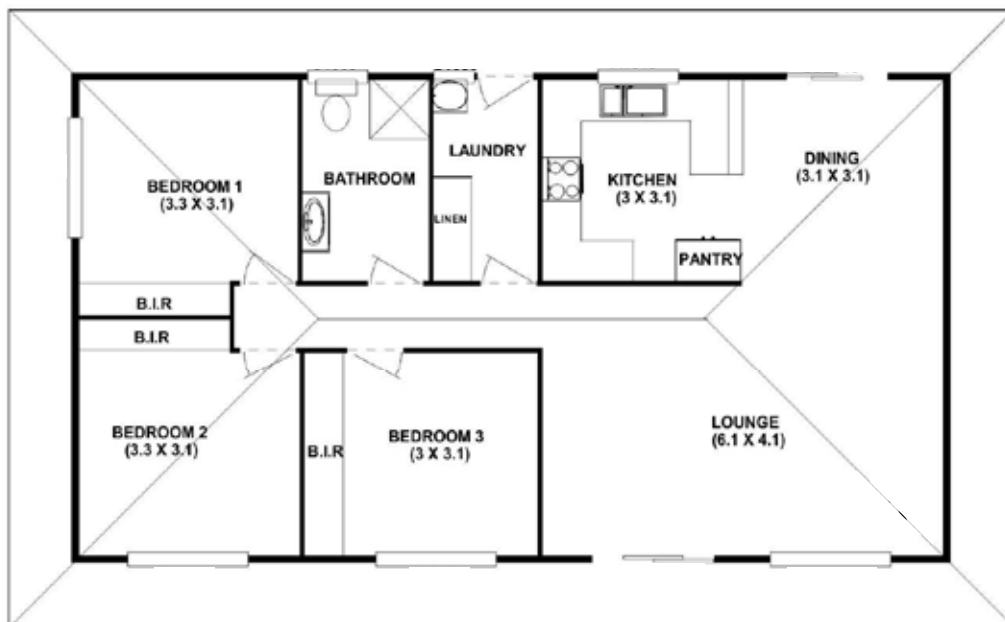

Ranch Three 15

Timberset Classic Range

3

1

1

0

Area

Floor Area Total	93.6m ²	10.0sq
Verandah Area	44.4m ²	4.7sq
Total Area	138.0m²	14.7sq

Length	9.2m
Width	15.0m

Contact us today:

0448 534 626
831 Creswick Rd, Wendouree VIC 3355
enquiries@timberset.com.au