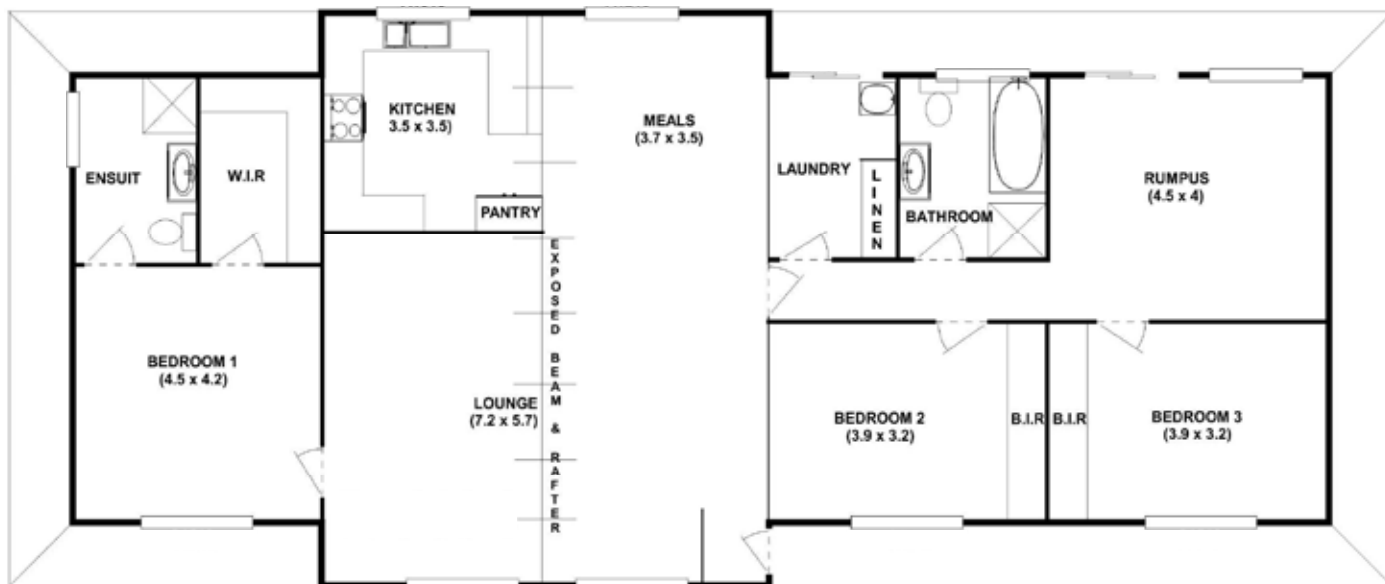

# Ranch Three 22

Timberset Classic Range

3

2

2

0

## Area

Floor Area Total	159.8m <sup>2</sup>	17,2sq
Verandah Area	44.5m <sup>2</sup>	4.7sq
<b>Total Area</b>	<b>204.3m<sup>2</sup></b>	<b>21.9sq</b>

<b>Length</b>	<b>9.2m</b>
<b>Width</b>	<b>22.2m</b>

Contact us today: