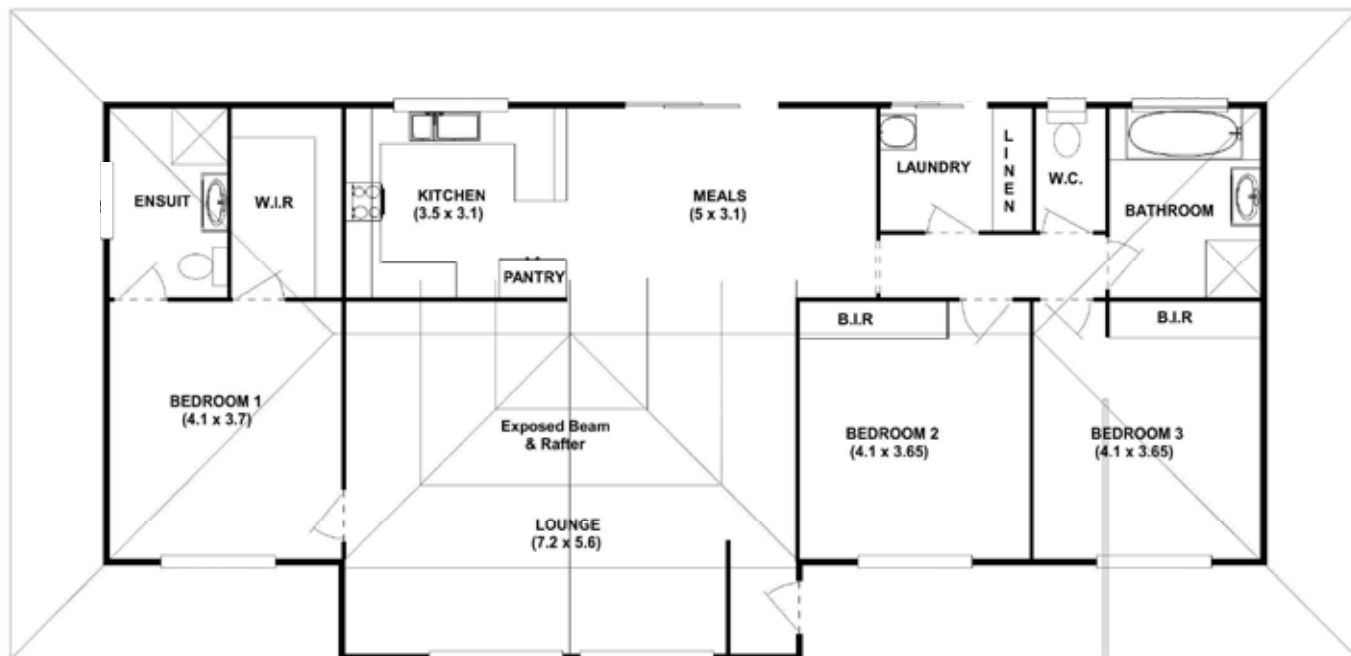

Ranch Three 23

Timberset Classic Range

3

1

2

0

Area

Floor Area Total	141.8m ²	15.3sq
Verandah Area	74.5m ²	8.0sq
Total Area	216.3m²	23.3sq

Length	10.2m
Width	21.2m

Contact us today:

0448 534 626
831 Creswick Rd, Wendouree VIC 3355
enquiries@timberset.com.au