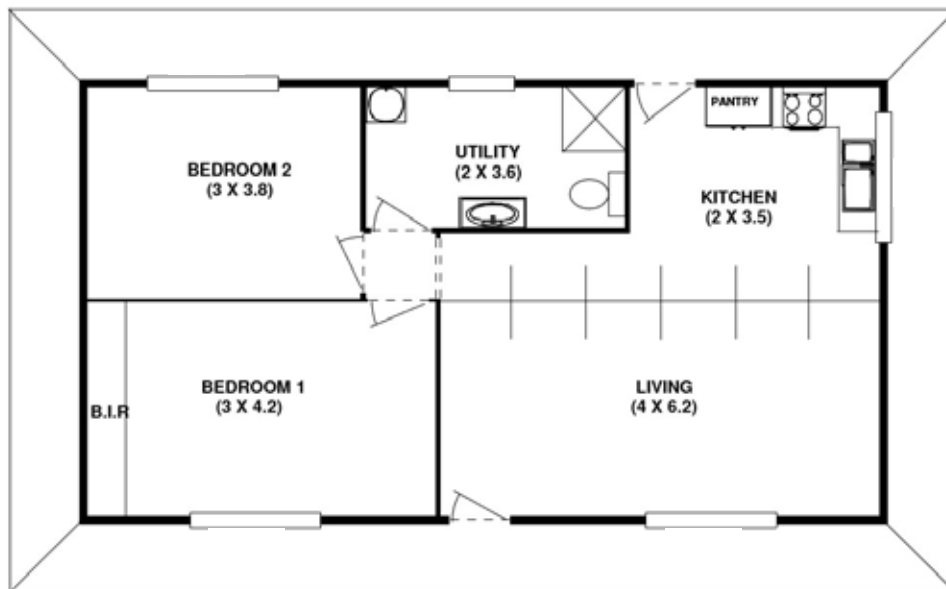

Ranch Two 11A

Timberset Classic Range

 2
  1
  1
  0

Area

Floor Area Total	66.0m ²	7.1sq
Verandah Area	38.0m ²	4.0sq
Total Area	104.0m²	11.1sq

Length	8.0m
Width	13.0m

Contact us today:

0448 534 626
 831 Creswick Rd, Wendouree VIC 3355
 enquiries@timberset.com.au