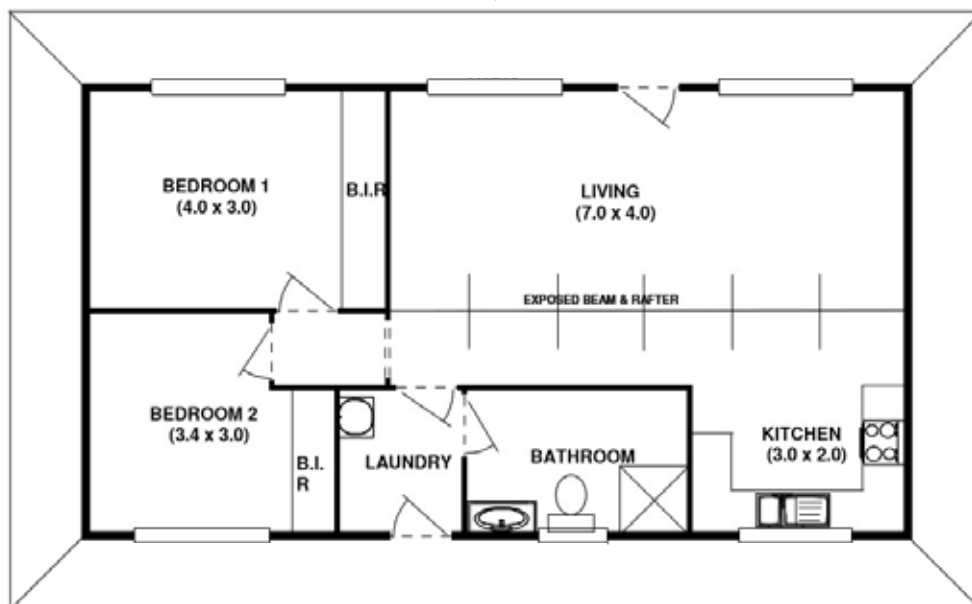

# Ranch Two 11B

Timberset Classic Range

2

1

1

0

## Area

Floor Area Total	66.0m <sup>2</sup>	7.1sq
Verandah Area	38.0m <sup>2</sup>	4.0sq
<b>Total Area</b>	<b>104.0m<sup>2</sup></b>	<b>11.1sq</b>

<b>Length</b>	<b>8.0m</b>
<b>Width</b>	<b>13.0m</b>

FRONT  
▼