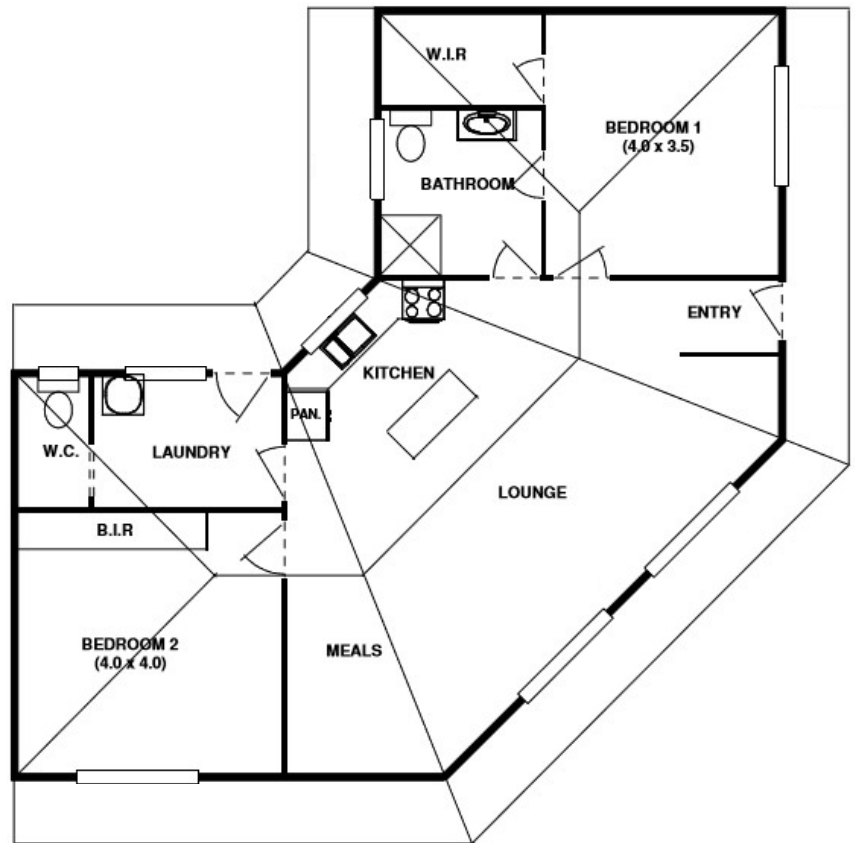

Ranch Two 13

Timberset Classic Range

			
2	1	1	0

Area

Floor Area Total	89.6m ²	9.6sq
Verandah Area	30.0m ²	3.2sq
Total Area	119.6m²	12.8sq

Length	12.5m
Width	12.5m

Contact us today:

0448 534 626
 831 Creswick Rd, Wendouree VIC 3355
enquiries@timberset.com.au