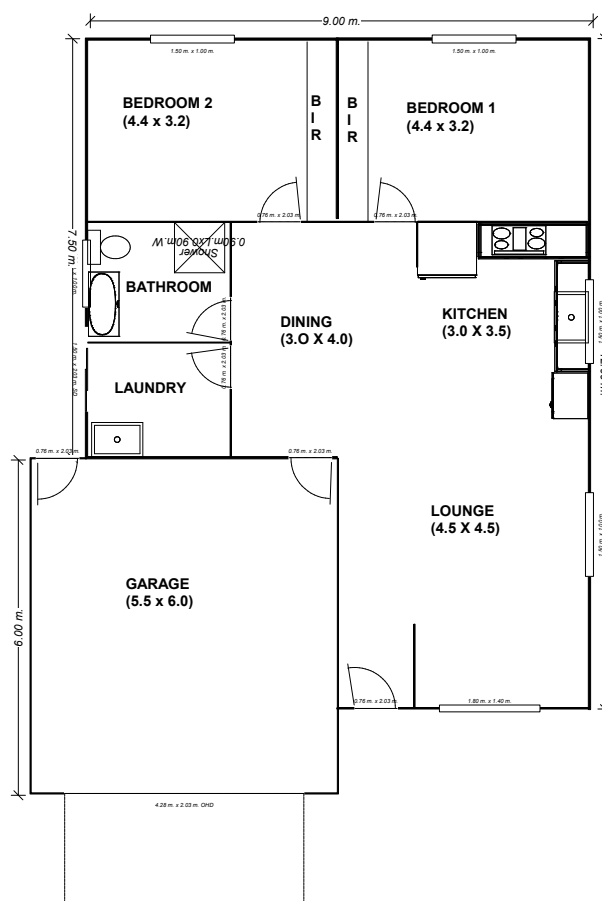

# Bunya 27

Timberset Modern Prefabricated Range

## Area

Living Area	88m <sup>2</sup>	9.5sq
Under Roof Area	133m <sup>2</sup>	14.3sq
Garage	33m <sup>2</sup>	3.5sq

Length	14.0m
Width	10.5m

Contact us today:

0448 534 626  
831 Creswick Rd, Wendouree VIC 3355  
enquiries@timberset.com.au