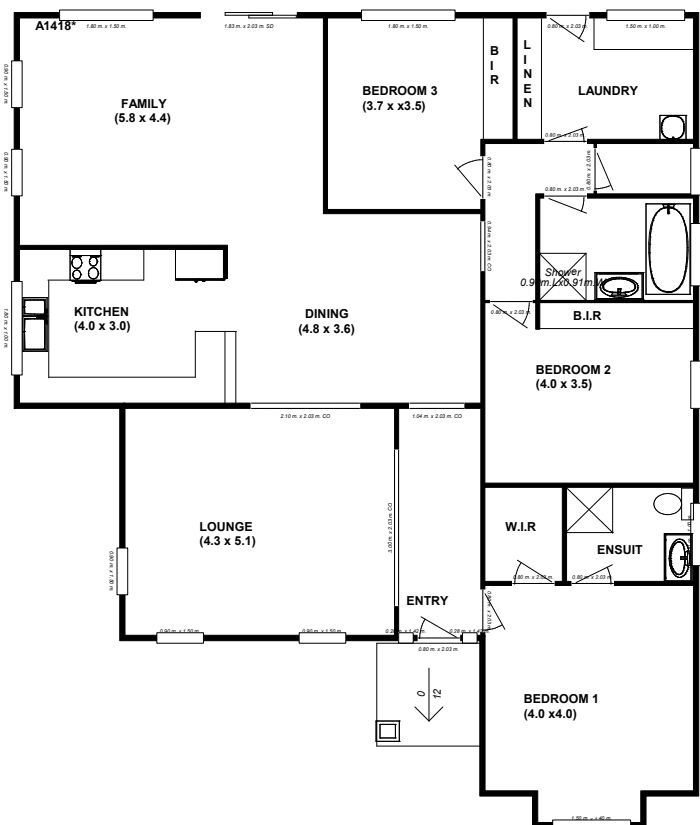

**NEW
RANGE**

Kauri 23

Timberset Modern Prefabricated Range

Area

Living Area	183m ²	19.7sq
Under Roof Area	212m ²	22.8sq

Length 16.60m

Width 14.10m

Contact us today: