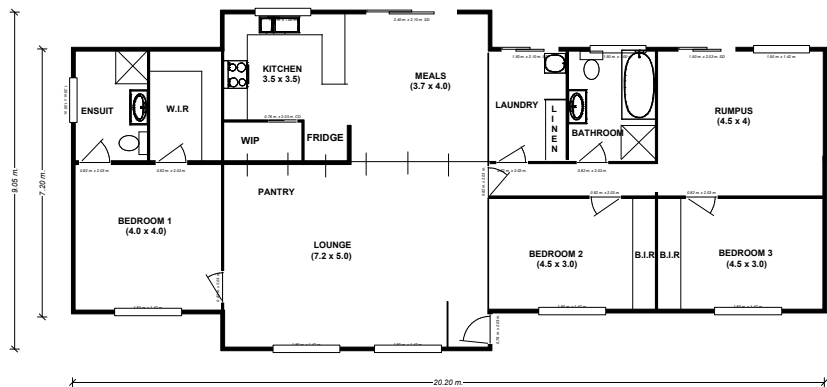

NEW
RANGE

Norfolk 21

Timberset Modern Prefabricated Range

Area

Living Area	154.0m ²	16.6sq
Under Roof Area	190.0m ²	20.5sq

Length 10.1m

Width 21.2m

Contact us today: