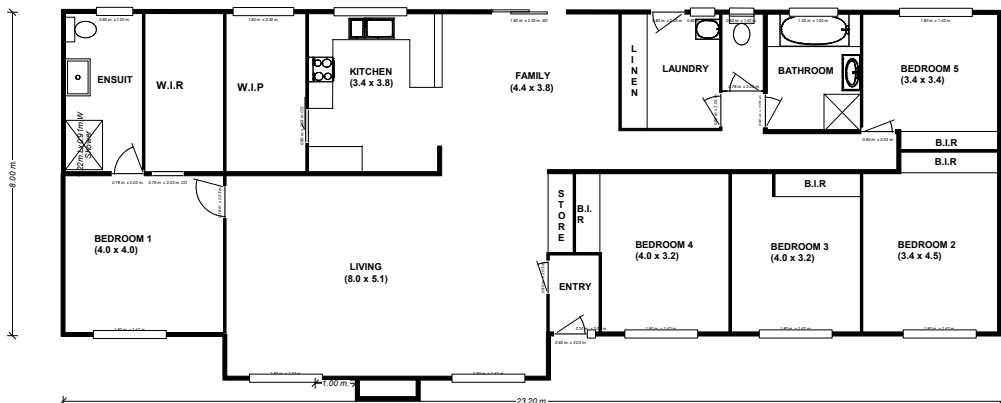

**NEW
RANGE**

Norfolk 22

Timberset Modern Prefabricated Range

			
5	2	2	0

Area

Living Area	193.6m ²	20.8sq
Under Roof Area	202.4m ²	21.8sq

Length	10.1m
Width	24.2m

Contact us today: