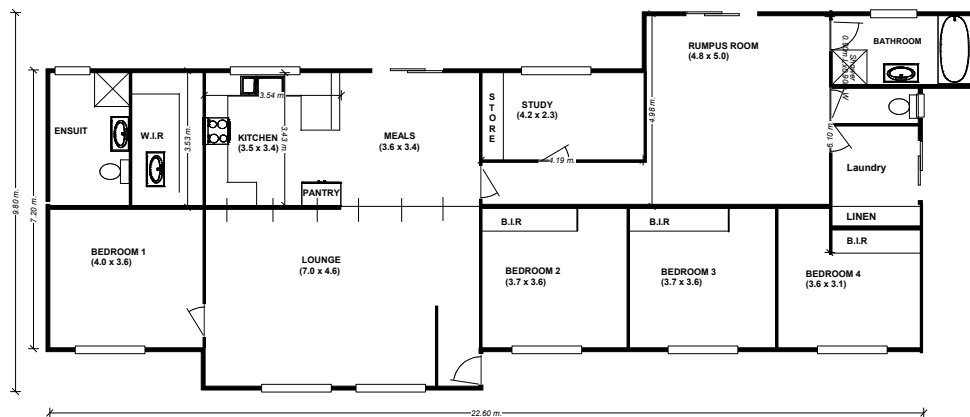

## Area

Living Area	186.0m <sup>2</sup>	20.0sq
Under Roof Area	220.0m <sup>2</sup>	23.7sq

Length	10.8m
Width	25.1m

Contact us today:

0448 534 626  
831 Creswick Rd, Wendouree VIC 3355  
enquiries@timberset.com.au