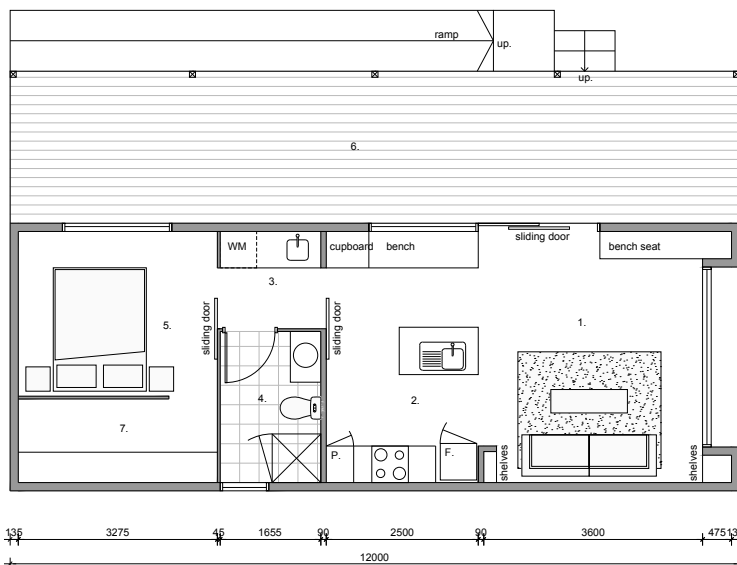

NEW RANGE

Radiata 10

Timberset Prefabricated Modern Range

Area

Floor Area	52.8m ²	5.7sq
Verandah Area	42.24m ²	4.5sq
Total Area	95.04m²	10.2sq

Length 8.2m

Width 12.0m

Including verandah