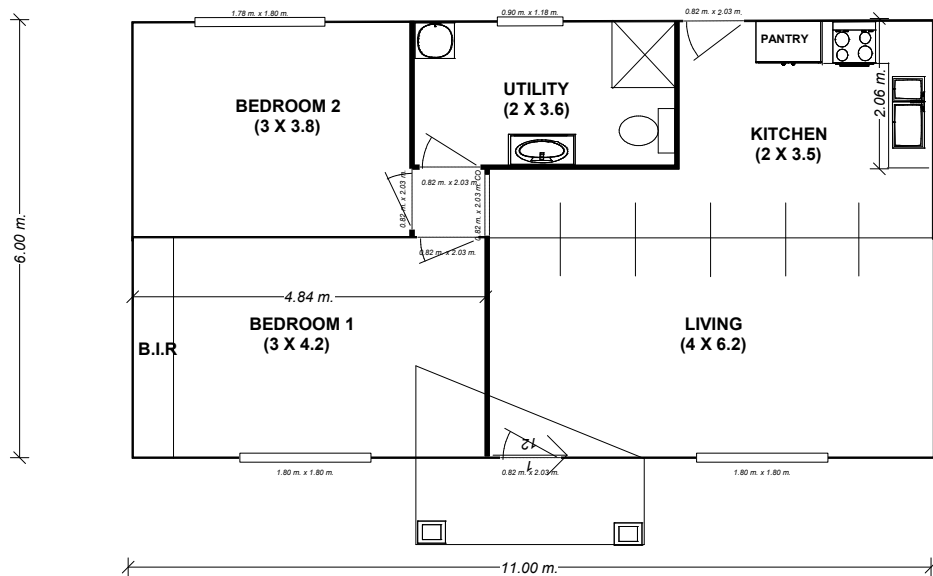

# Sheoak 9a

TimberSet Modern Prefabricated Range

## Area

Living Area	66m <sup>2</sup>	7.1sq
Under Roof Area	83m <sup>2</sup>	8.9sq

Length 7.0m

Width 12.0m

Not including portico

Contact us today:

0448 534 626  
831 Creswick Rd, Wendouree VIC 3355  
enquiries@timberset.com.au