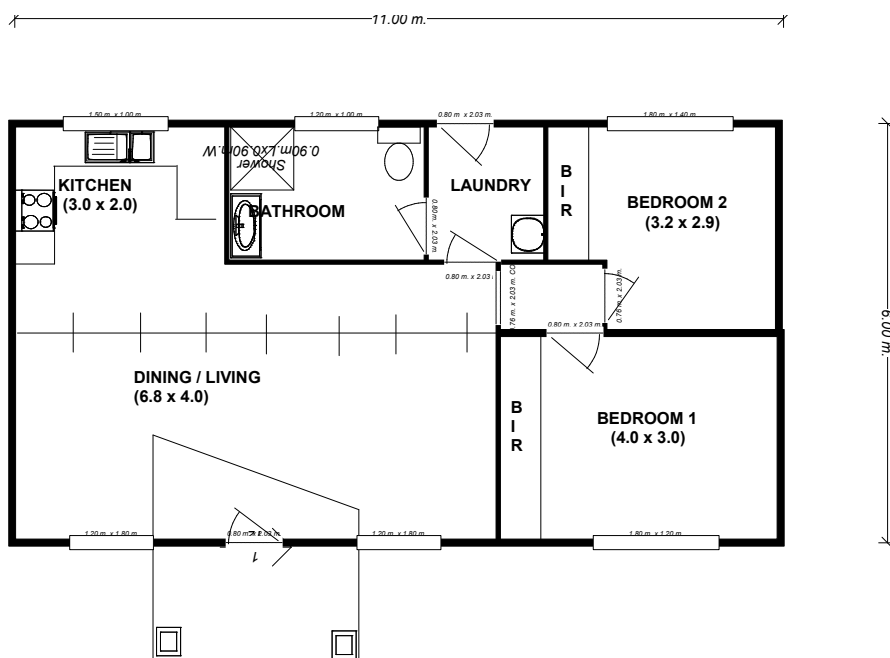

NEW RANGE

Sheoak 9b

Timberset Modern Prefabricated Range

 2
  1
  1
  0

Area

| | | |
|-----------------|--------------------|-------|
| Living Area | 66.0m ² | 7.1sq |
| Under Roof Area | 83.0m ² | 8.9sq |

| | |
|---------------|--------------|
| Length | 7.0m |
| Width | 12.0m |

Not including portico

Contact us today:

0448 534 626
 831 Creswick Rd, Wendouree VIC 3355
 enquiries@timberset.com.au