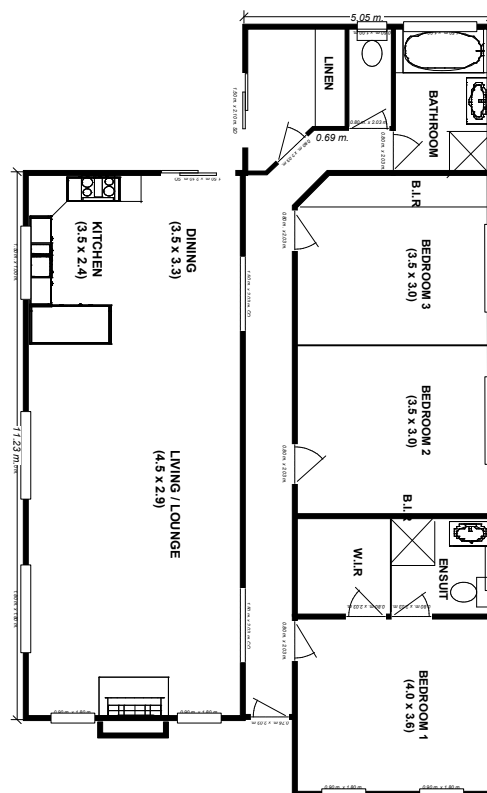

## Area

Living Area	138.0m <sup>2</sup>	15.0sq
Under Roof Area	167.0m <sup>2</sup>	18.0sq

Length 16.7m

Width 11.0m

Contact us today:

0448 534 626  
831 Creswick Rd, Wendouree VIC 3355  
enquiries@timberset.com.au