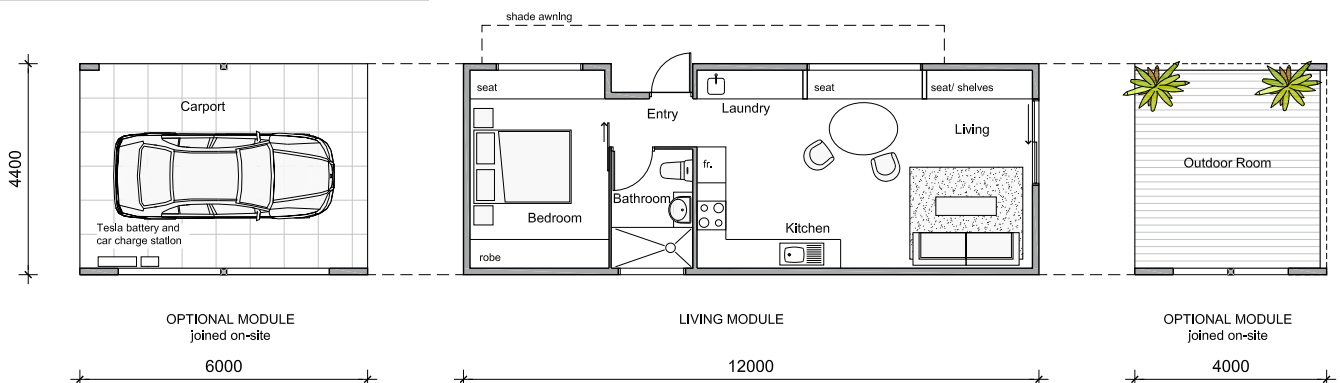

# Modern ECO1

Timberset Modern Prefabricated Range

ECO EFFICIENT 8 STAR ENERGY LIVING

**Area**

Floor Area Total	52.8m <sup>2</sup>	5.7sq
Outdoor room	17.6m <sup>2</sup>	1.9sq
Carport	26.4m <sup>2</sup>	2.8sq
<b>Total Area (living Module)</b>	<b>96.8m<sup>2</sup></b>	<b>10.4sq</b>

<b>Length</b>	<b>12.0m</b>
<b>Width</b>	<b>4.4m</b>

Contact us today:

0448 534 626  
831 Creswick Rd, Wendouree VIC 3355  
enquiries@timberset.com.au