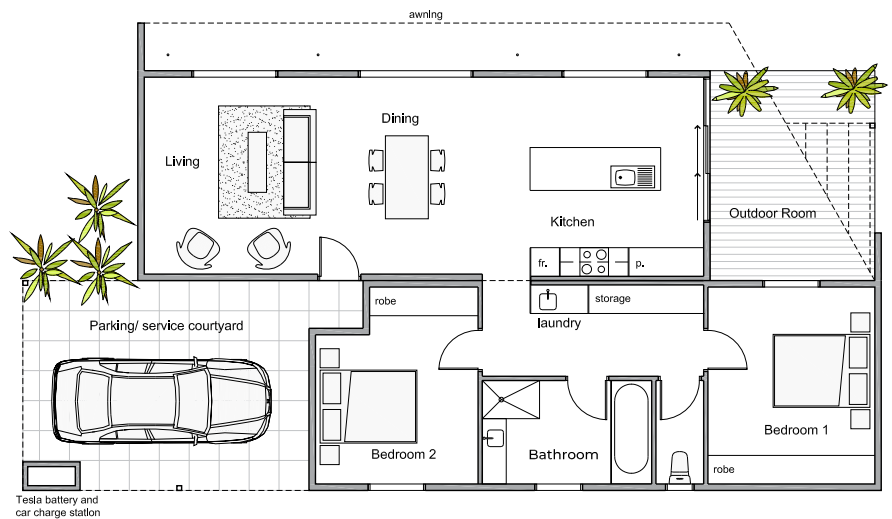

NEW ECO RANGE

Modern ECO2

Timberset Modern Prefabricated Range

ECO EFFICIENT 8 STAR ENERGY LIVING

Area		
Floor Area Total	105.6m ²	11.4sq
Outdoor Room	15.0m ²	1.6sq
Carport	26.4m ²	2.8sq
Total Area	147.0m²	15.8sq

Length	15.6m
Width	8.8m

Not including awning

Contact us today:

0448 534 626
831 Creswick Rd, Wendouree VIC 3355
enquiries@timberset.com.au

timberset.com.au