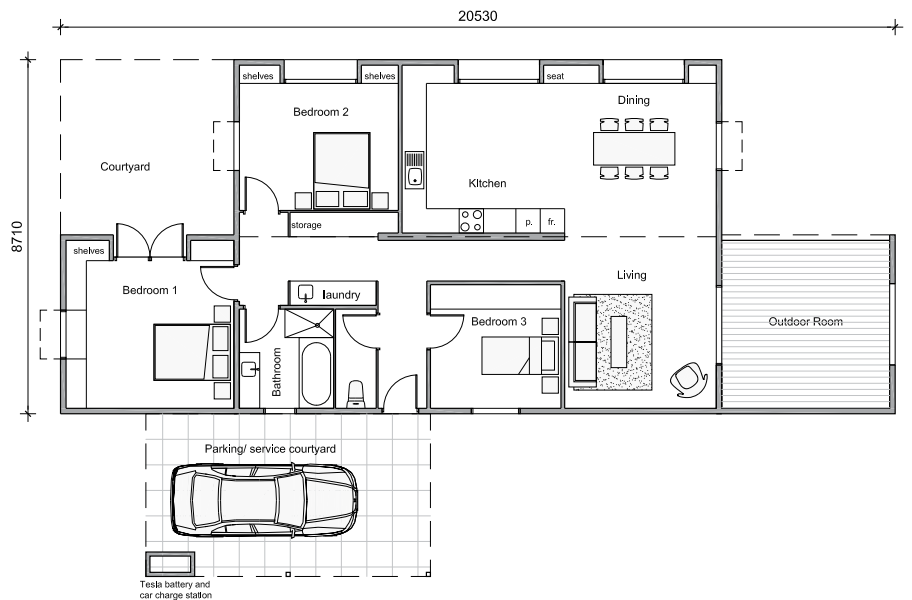

**NEW ECO
RANGE**

Modern ECO3

Timberset Modern Prefabricated Range

ECO EFFICIENT 8 STAR ENERGY LIVING

Area

Floor Area Total	123.0m ²	19.2sq
Outdoor Room	19.0m ²	2.0sq
Carport	28.0m ²	3.0sq
Total Area	170.0m²	18.3sq

Length 20.5m
Width 8.7m

Not including carport

Contact us today:

0448 534 626
831 Creswick Rd, Wendouree VIC 3355
enquiries@timberset.com.au