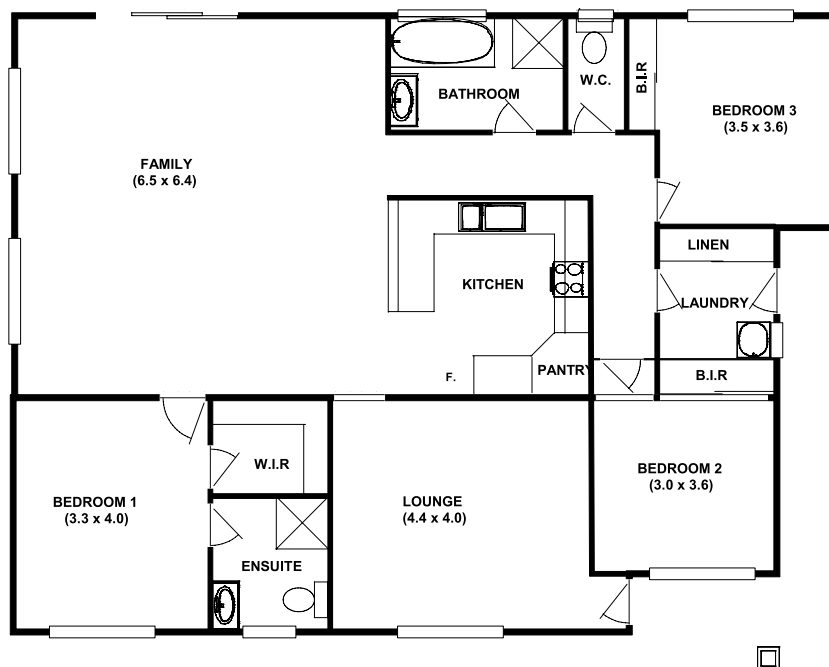

# Agathis 19

Timberset Modern Prefabricated Range

3

2

2

0

## Area

Living Area	137.0m <sup>2</sup>	14.7sq
Under Roof Area	174.0m <sup>2</sup>	18.8sq

Length 14.8m

Width 11.0m

Contact us today:

0448 534 626  
831 Creswick Rd, Wendouree VIC 3355  
enquiries@timberset.com.au