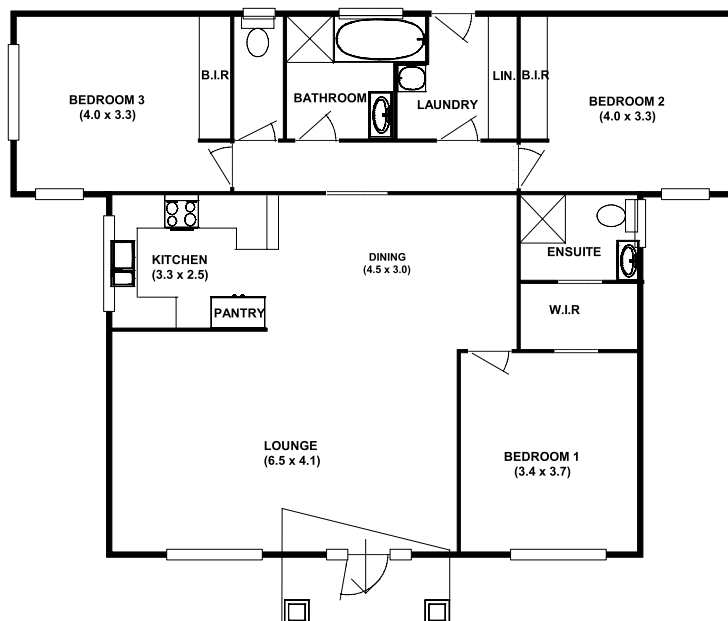

NEW
RANGE

Cypress 15A

Timberset Modern Prefabricated Range

Area

Living Area	116.0m ²	12.4sq
Under Roof Area	140.1m ²	15.0sq

Length 10.2m

Width 13.6m

Contact us today: