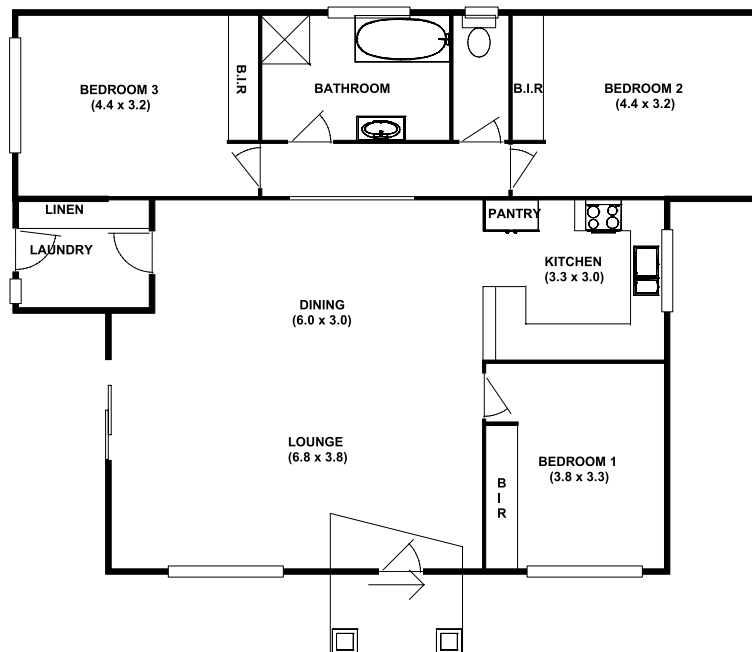

NEW
RANGE

Cypress 15B

Timberset Modern Prefabricated Range

3

1

1

0

Area

Living Area	120.0m ²	12.9sq
Under Roof Area	140.1m ²	15.0sq

Length 10.2m

Width 13.6m

Contact us today:

0448 534 626
831 Creswick Rd, Wendouree VIC 3355
enquiries@timberset.com.au

Timberset
Build something wonderful