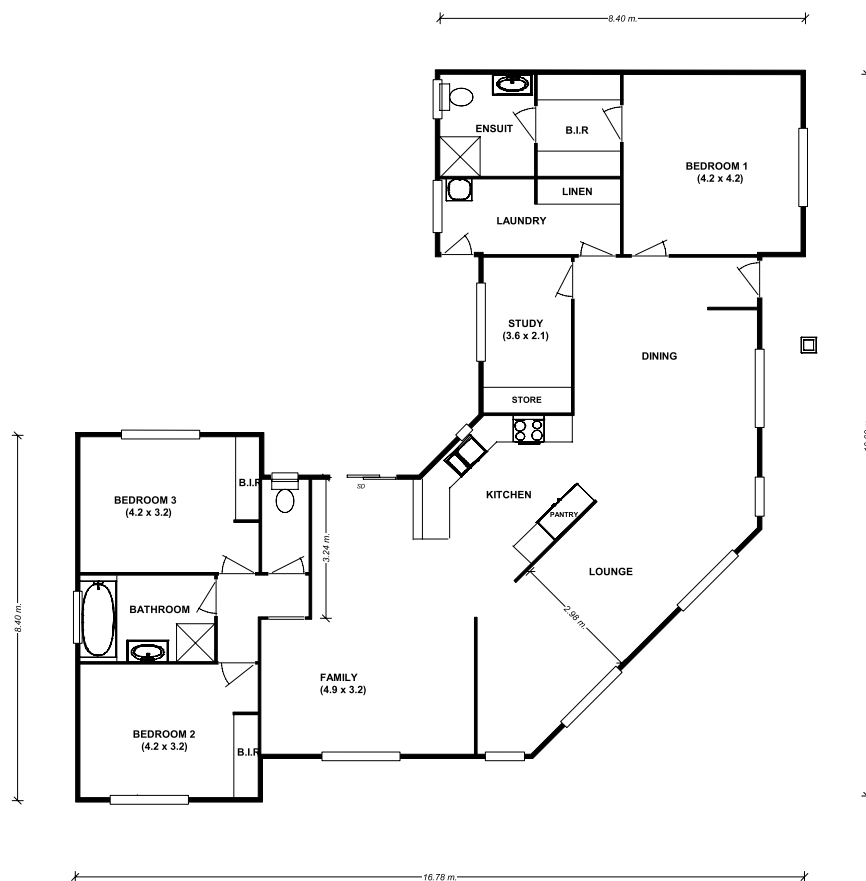

NEW RANGE

Huon Three 22

Timberset Modern Prefabricated Range

Area		
Living Area	164.0m ²	17.6sq
Under Roof Area	200.0m ²	21.5sq
Length		
	16.6m	
Width		
	16.8m	

Contact us today:

0448 534 626
831 Creswick Rd, Wendouree VIC 3355
enquiries@timberset.com.au